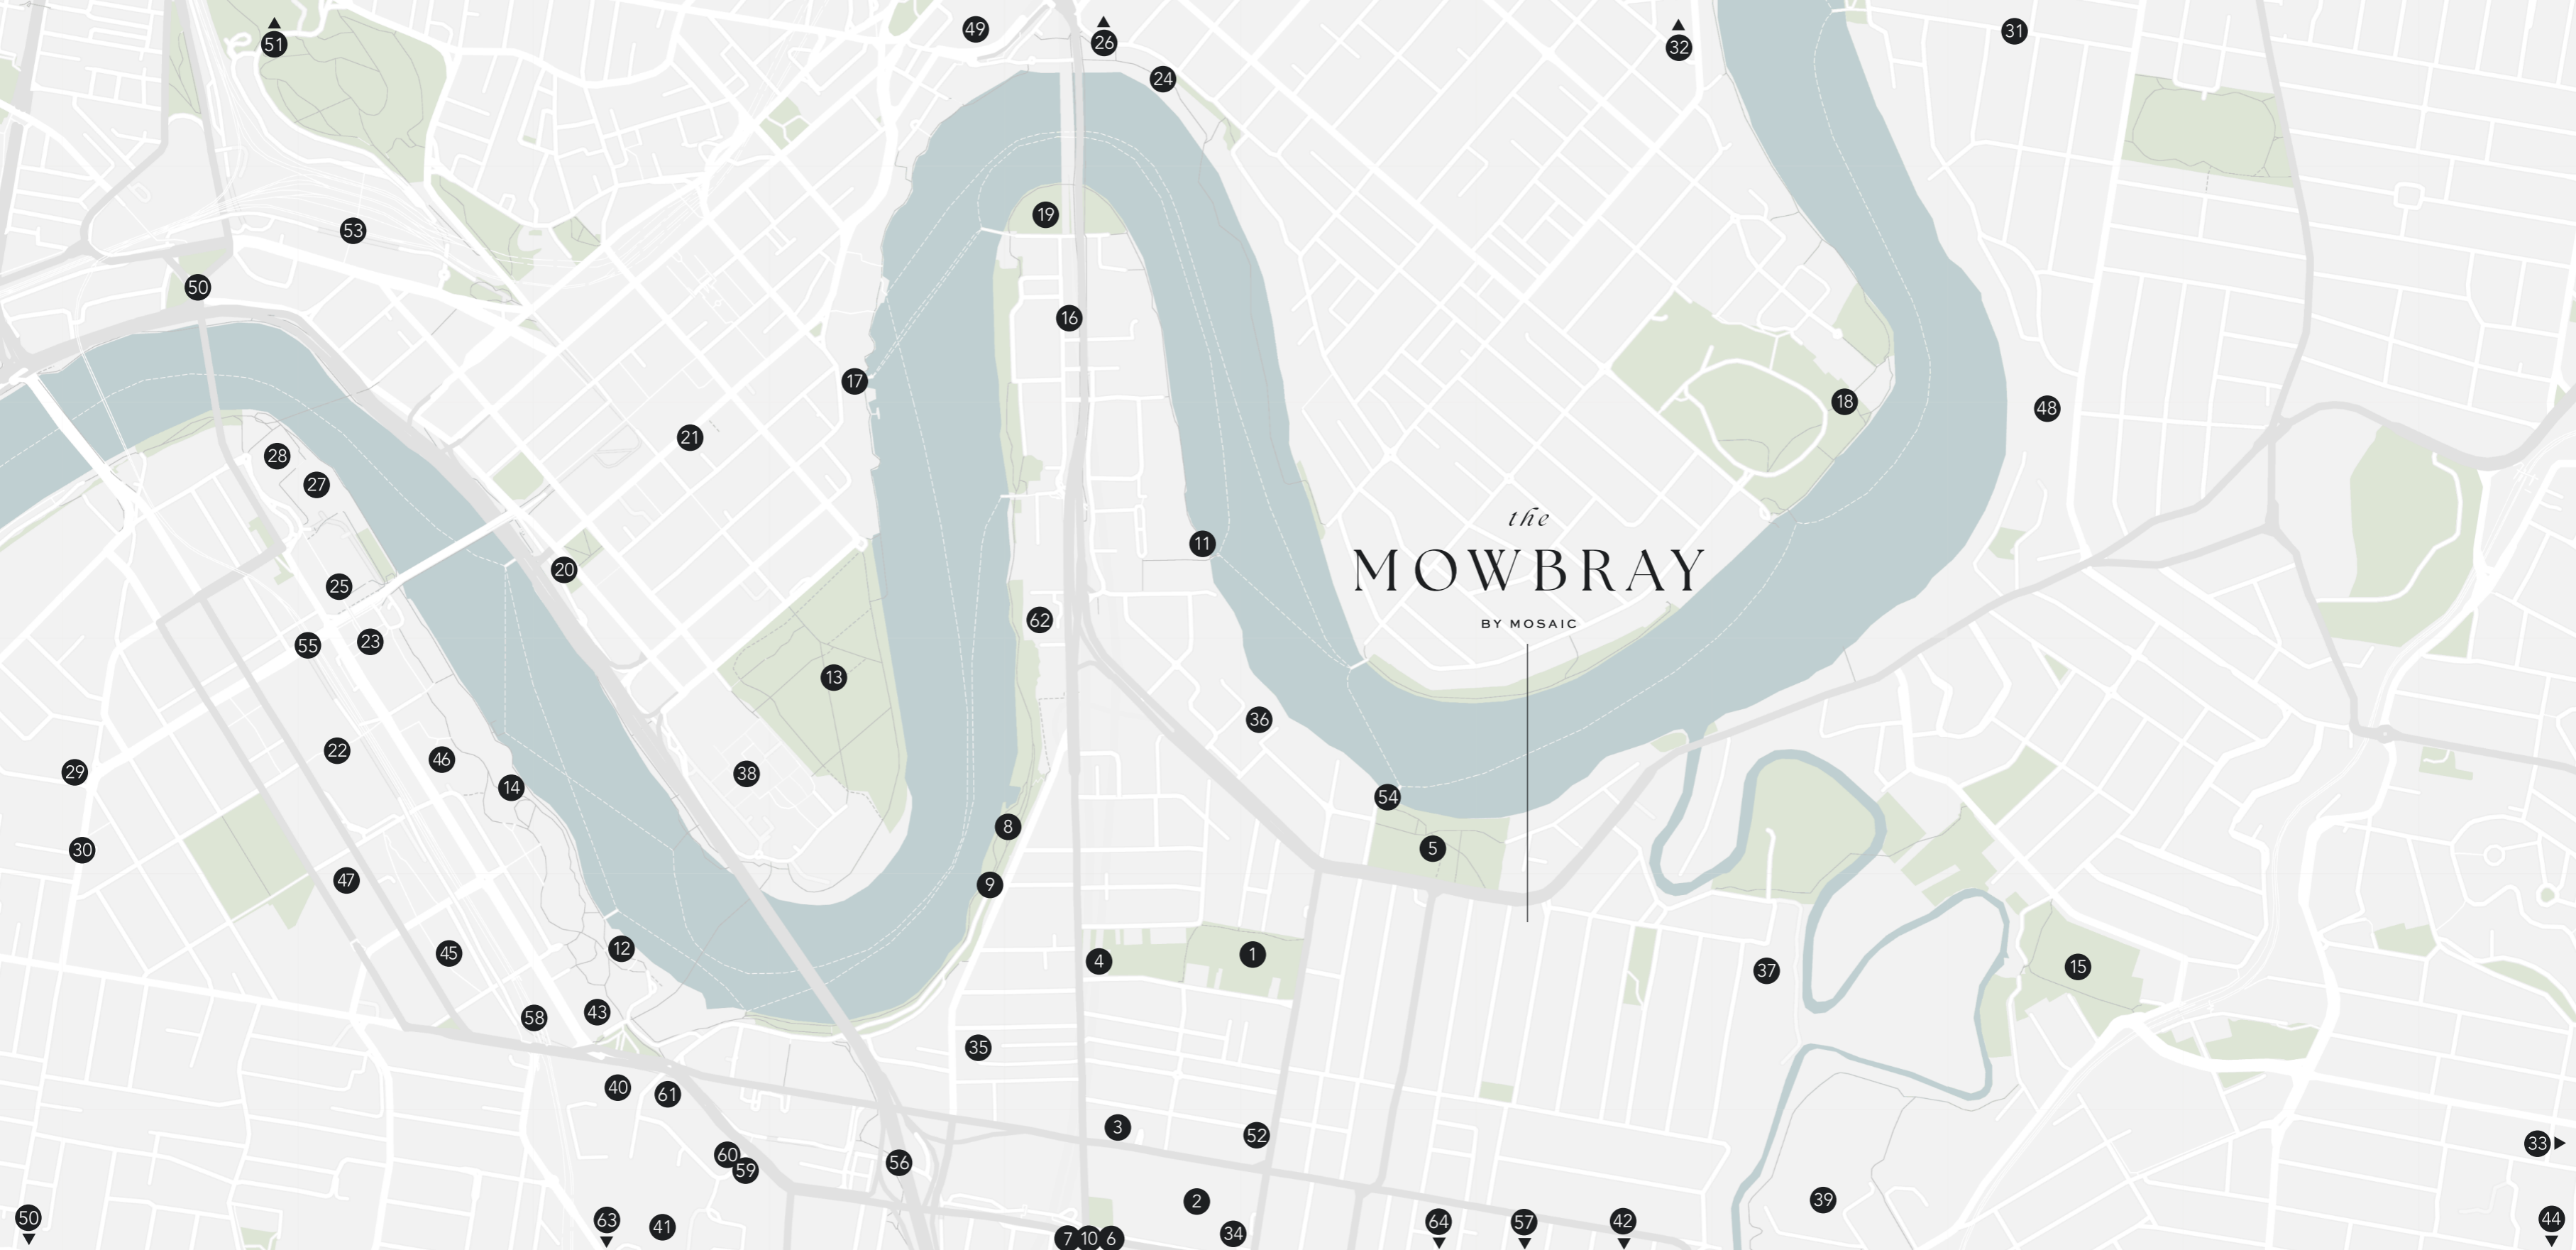

Lifestyle + Recreation

1. Raymond Park 500m
2. The Gabba Stadium 900m
3. The German Club 1km
4. Pineapple Hotel 1km
5. Mowbray Park 50m
6. The Gabba Dining & Shopping Precinct 1.2km
7. Gabba Central & Coles Precinct 1.3km
8. Kangaroo Point Cliffs 1.1km
9. Kangaroo Point Cliffs Park & Bikeway 1.2km
10. Woolloongabba Retail & Dining Precinct 1.2km
11. Dockside Marina 1.1km
12. Riverlife Activity Precinct 1.3km
13. Brisbane City Botanic Gardens 1.5km
14. South Bank Parklands Precinct 2.5km

15. Norman Park Sporting Ovals 1.2km
16. Story Bridge Hotel 1.5km
17. Brisbane Riverside (Eagle Street Pier) 2km
18. New Farm Park & Powerhouse Precinct 1.3km
19. Captain Burke Park 2km
20. Queen's Wharf Precinct 2.5km
21. Brisbane CBD 2.3km
22. Convention & Exhibition Centre 2.7km
23. Queensland Performing Arts Centre (QPAC) 2.7km
24. Howard Smith Wharves Precinct 2.2km
25. Queensland Museum & Science Centre 2.8km
26. Fortitude Valley 2.5km
27. State Library of Queensland 2.9km
28. Gallery of Modern Art (GOMA) 4.2km

29. West Village Precinct 3.4km
30. West End & Boundary Street Precinct 3.3km
31. Bulimba Oxford Street Precinct 3.4km
32. Newstead Gasworks & Waterfront Precinct 3km
33. Westfield Carindale Shopping Centre 6km

Education + Transport

34. East Brisbane State School 1km
35. St Joseph's Primary School 1.3km
36. Shafston International College 700m
37. Anglican Church Grammar School 550m
38. QUT Gardens Point Campus 1.7km
39. Coorparoo Secondary College 1km
40. Somerville House 2.1km
41. St Laurence's College 2.1km
42. Buranda State School 2km
44. Villanova College 2.3km
45. TAFE Qld South Bank Campus 2.5km
46. Queensland Conservatorium, Griffith University 2.5km

47. Brisbane State High School 2.7km
48. Lourdes Hill College 1.6km
49. All Hallows' School 2.4km
50. University of Queensland 3.7km
51. Brisbane Grammar School 3.6km
52. Wellington Road Bus Stop 600m
53. Cross River Rail 1.3km
54. Mowbray Park CityCat 350m
55. The South East Busway 2.6km
56. Pacific Motorway 1.8km
57. Buranda Train Station 2km
58. South Bank Train Station 2.3km

Healthcare

59. Mater Public & Private Hospitals 1.8km
60. Mater Children's & Mother's Hospitals 1.9km
61. Queensland Children's Hospital 2km
62. St Vincent's Private Hospital 1.3km
63. Princess Alexandra Hospital 2.2km
64. Greenslopes Private Hospital 3.5km