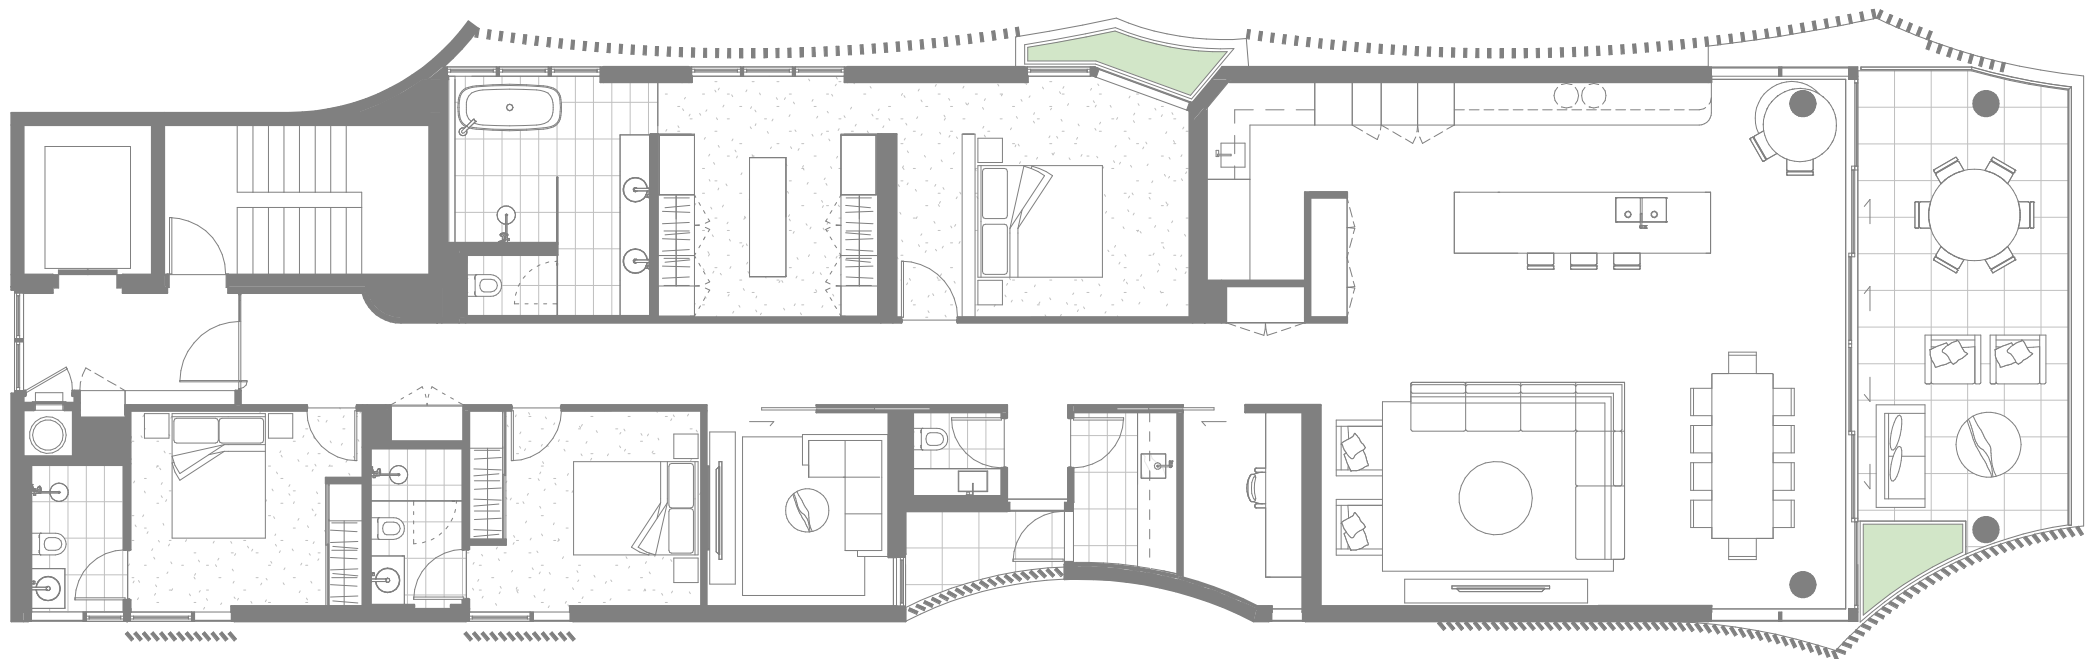

COTTON TREE

BY MOSAIC

Masterpiece Residence 06

Masterpiece Residence 06

Bedrooms	3	Internal	233 m ²
Bathrooms	3	External	32 m ²
Car Spaces	2	Total	265 m ²
MPR	Y		
Study	Y		

Indicative only. Subject to change without notice. Final product may differ from that depicted in this floor plan. Buyers should refer to and rely on the Survey Plan included in the Disclosure Statement. Subject at all times to variations in accordance with Contract Terms. Any furniture shown is not included. Version A.

COTTON TREE

BY MOSAIC

Masterpiece Residence 07

Masterpiece Residence 07

Bedrooms	3	Internal	233 m ²
Bathrooms	3	External	31 m ²
Car Spaces	2	Total	264 m ²
MPR	Y		
Study	Y		

Indicative only. Subject to change without notice. Final product may differ from that depicted in this floor plan. Buyers should refer to and rely on the Survey Plan included in the Disclosure Statement. Subject at all times to variations in accordance with Contract Terms. Any furniture shown is not included. Version A.

COTTON TREE

BY MOSAIC

Masterpiece Residence 08

Masterpiece Residence 08

Bedrooms	3	Internal	233 m ²
Bathrooms	3	External	31 m ²
Car Spaces	2	Total	264 m ²
MPR	Y		
Study	Y		

Indicative only. Subject to change without notice. Final product may differ from that depicted in this floor plan. Buyers should refer to and rely on the Survey Plan included in the Disclosure Statement. Subject at all times to variations in accordance with Contract Terms. Any furniture shown is not included. Version A.