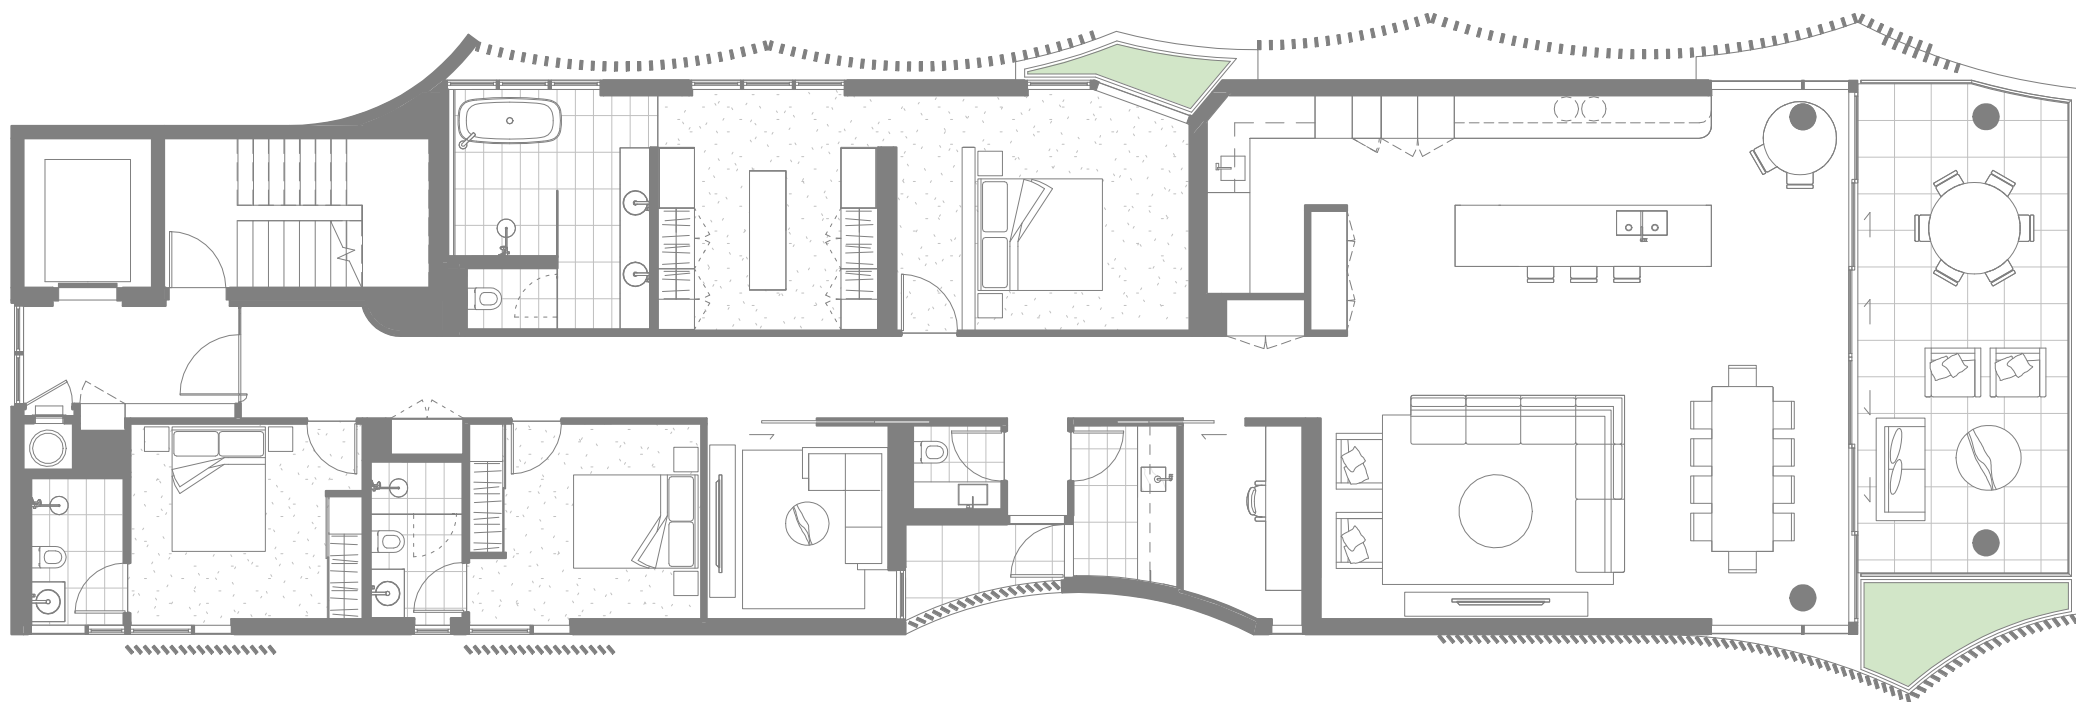

COTTON TREE

BY MOSAIC

Masterpiece Residence 02

Masterpiece Residence 02

Bedrooms	3	Internal	233 m2
Bathrooms	3	External	33 m2
Car Spaces	2	Total	266 m2
MPR	Y		
Study	Y		

Indicative only. Subject to change without notice. Final product may differ from that depicted in this floor plan. Buyers should refer to and rely on the Survey Plan included in the Disclosure Statement. Subject at all times to variations in accordance with Contract Terms. Any furniture shown is not included. Version A.

COTTON TREE

BY MOSAIC

Masterpiece Residence 03

Masterpiece Residence 03

Bedrooms	3	Internal	233 m ²
Bathrooms	3	External	33 m ²
Car Spaces	2	Total	266 m ²
MPR	Y		
Study	Y		

Indicative only. Subject to change without notice. Final product may differ from that depicted in this floor plan. Buyers should refer to and rely on the Survey Plan included in the Disclosure Statement. Subject at all times to variations in accordance with Contract Terms. Any furniture shown is not included. Version A.

COTTON TREE

BY MOSAIC

Masterpiece Residence 04

Masterpiece Residence 04

Bedrooms	3	Internal	233 m ²
Bathrooms	3	External	33 m ²
Car Spaces	2	Total	266 m ²
MPR	Y		
Study	Y		

Indicative only. Subject to change without notice. Final product may differ from that depicted in this floor plan. Buyers should refer to and rely on the Survey Plan included in the Disclosure Statement. Subject at all times to variations in accordance with Contract Terms. Any furniture shown is not included. Version A.

COTTON TREE

BY MOSAIC

Masterpiece Residence 05

Masterpiece Residence 05

Bedrooms	3	Internal	233 m ²
Bathrooms	3	External	33 m ²
Car Spaces	2	Total	266 m ²
MPR	Y		
Study	Y		

Indicative only. Subject to change without notice. Final product may differ from that depicted in this floor plan. Buyers should refer to and rely on the Survey Plan included in the Disclosure Statement. Subject at all times to variations in accordance with Contract Terms. Any furniture shown is not included. Version A.