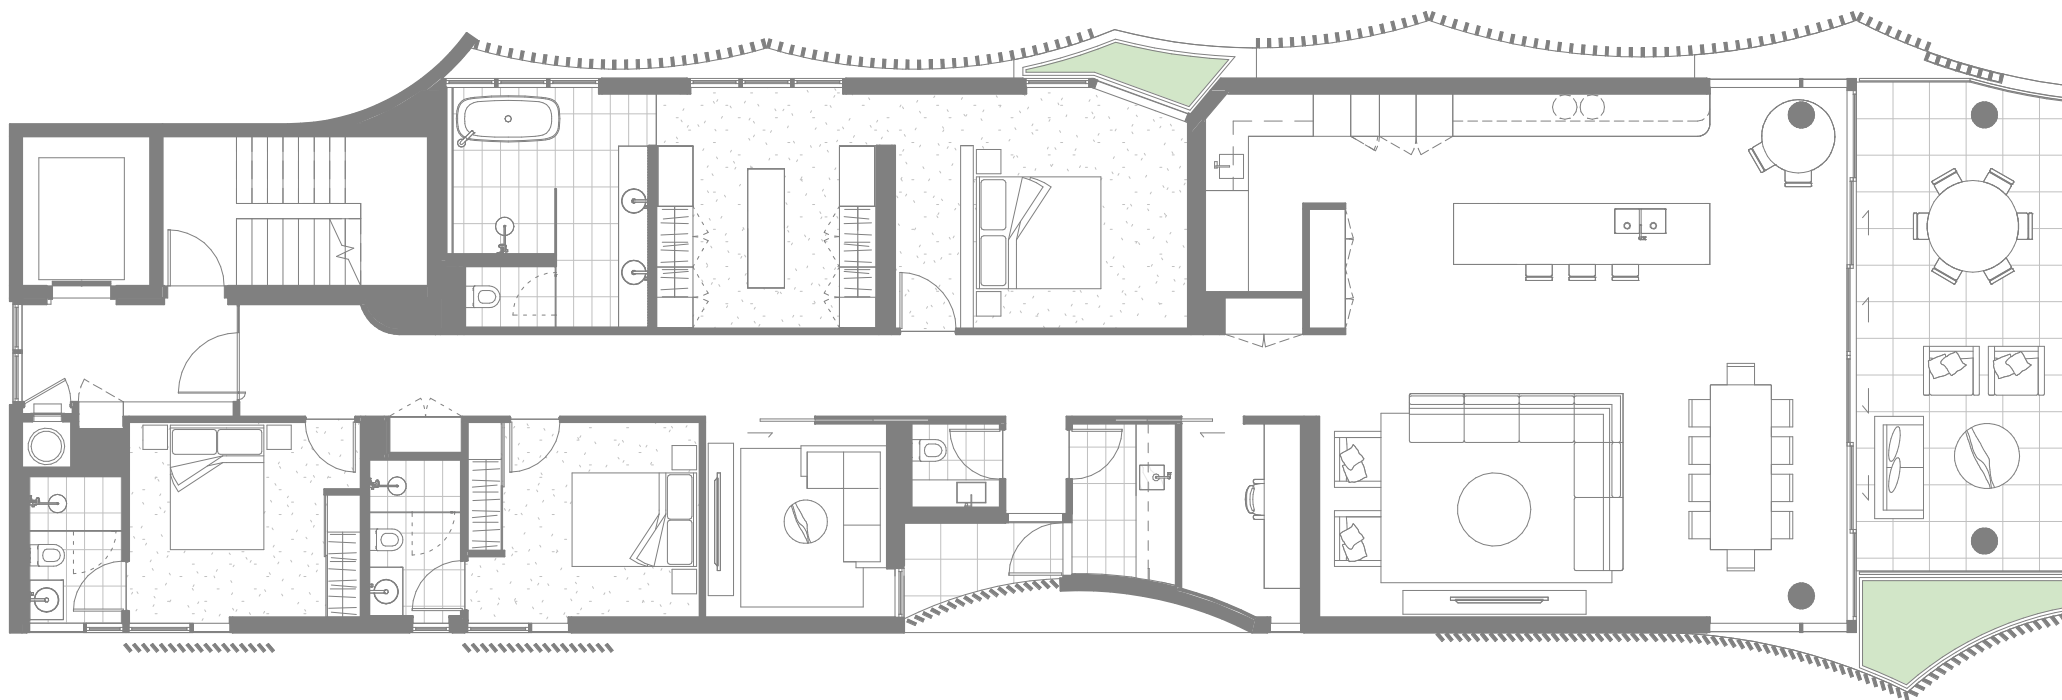

COTTON TREE

BY MOSAIC

Masterpiece Residence 01

Masterpiece Residence 01

Bedrooms	3	Internal	141 m ²
Bathrooms	2	External	41 m ²
Car Spaces	2	Total	182 m ²
Study	Y		

Indicative only. Subject to change without notice. Final product may differ from that depicted in this floor plan. Buyers should refer to and rely on the Survey Plan included in the Disclosure Statement. Subject at all times to variations in accordance with Contract Terms. Any furniture shown is not included. Version A.

COTTON TREE

BY MOSAIC

Masterpiece Residence 02

Masterpiece Residence 02

Bedrooms	3	Internal	233 m2
Bathrooms	3	External	33 m2
Car Spaces	2	Total	266 m2
MPR	Y		
Study	Y		

Indicative only. Subject to change without notice. Final product may differ from that depicted in this floor plan. Buyers should refer to and rely on the Survey Plan included in the Disclosure Statement. Subject at all times to variations in accordance with Contract Terms. Any furniture shown is not included. Version A.

COTTON TREE

BY MOSAIC

Masterpiece Residence 03

Masterpiece Residence 03

Bedrooms	3	Internal	233 m ²
Bathrooms	3	External	33 m ²
Car Spaces	2	Total	266 m ²
MPR	Y		
Study	Y		

Indicative only. Subject to change without notice. Final product may differ from that depicted in this floor plan. Buyers should refer to and rely on the Survey Plan included in the Disclosure Statement. Subject at all times to variations in accordance with Contract Terms. Any furniture shown is not included. Version A.

COTTON TREE

BY MOSAIC

Masterpiece Residence 04

Masterpiece Residence 04

Bedrooms	3	Internal	233 m ²
Bathrooms	3	External	33 m ²
Car Spaces	2	Total	266 m ²
MPR	Y		
Study	Y		

Indicative only. Subject to change without notice. Final product may differ from that depicted in this floor plan. Buyers should refer to and rely on the Survey Plan included in the Disclosure Statement. Subject at all times to variations in accordance with Contract Terms. Any furniture shown is not included. Version A.