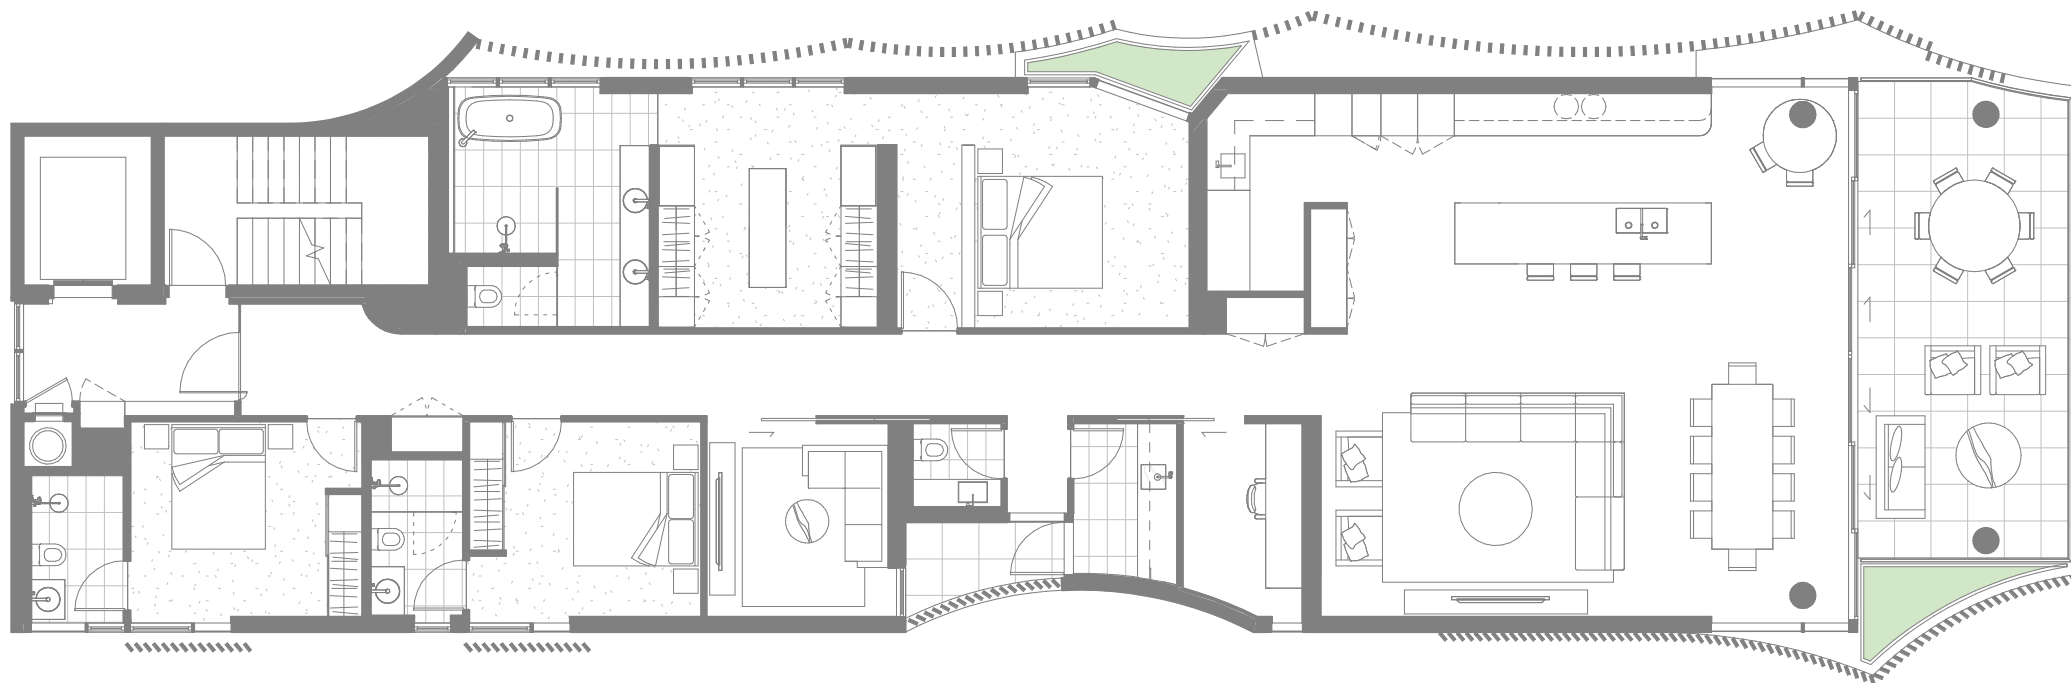

COTTON TREE

BY MOSAIC

Masterpiece Residence 04

Masterpiece Residence 04

Bedrooms	3	Internal	233 m ²
Bathrooms	3	External	33 m ²
Car Spaces	2	Total	266 m ²
MPR	Y		
Study	Y		

Indicative only. Subject to change without notice. Final product may differ from that depicted in this floor plan. Buyers should refer to and rely on the Survey Plan included in the Disclosure Statement. Subject at all times to variations in accordance with Contract Terms. Any furniture shown is not included. Version A.

COTTON TREE

BY MOSAIC

Masterpiece Residence 05

Masterpiece Residence 05

Bedrooms	3	Internal	233 m ²
Bathrooms	3	External	33 m ²
Car Spaces	2	Total	266 m ²
MPR	Y		
Study	Y		

Indicative only. Subject to change without notice. Final product may differ from that depicted in this floor plan. Buyers should refer to and rely on the Survey Plan included in the Disclosure Statement. Subject at all times to variations in accordance with Contract Terms. Any furniture shown is not included. Version A.

COTTON TREE

BY MOSAIC

Masterpiece Residence 06

Masterpiece Residence 06

Bedrooms	3	Internal	233 m ²
Bathrooms	3	External	32 m ²
Car Spaces	2	Total	265 m ²
MPR	Y		
Study	Y		

Indicative only. Subject to change without notice. Final product may differ from that depicted in this floor plan. Buyers should refer to and rely on the Survey Plan included in the Disclosure Statement. Subject at all times to variations in accordance with Contract Terms. Any furniture shown is not included. Version A.