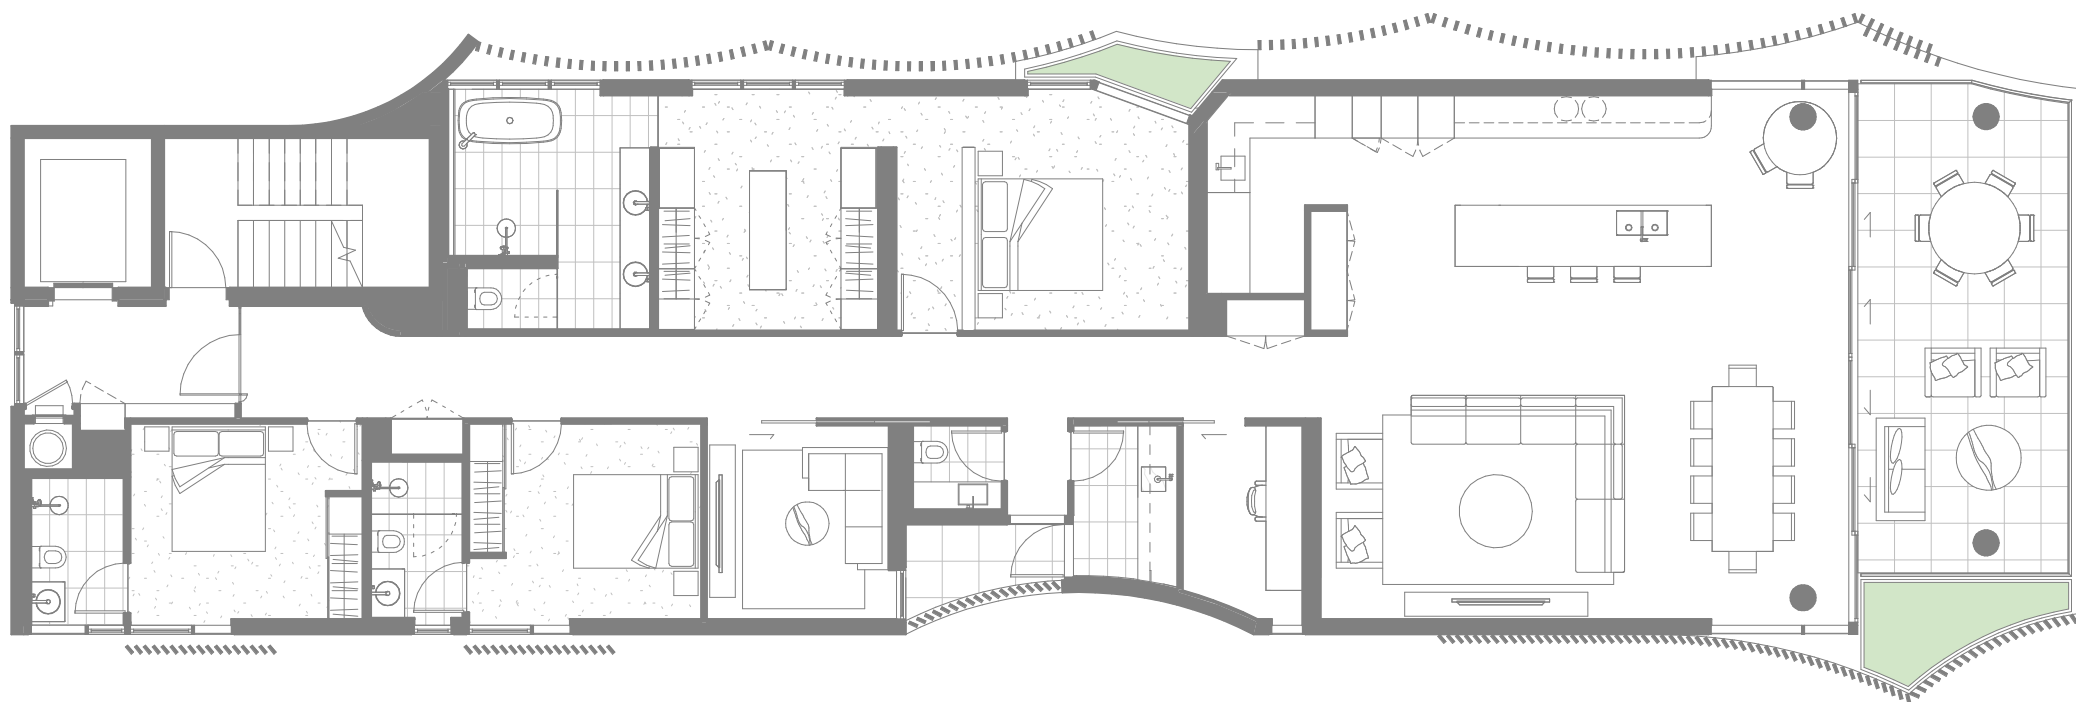

COTTON TREE

BY MOSAIC

Masterpiece Residence 01

Masterpiece Residence 01

Bedrooms	3	Internal	141 m ²
Bathrooms	2	External	41 m ²
Car Spaces	2	Total	182 m ²
Study	Y		

Indicative only. Subject to change without notice. Final product may differ from that depicted in this floor plan. Buyers should refer to and rely on the Survey Plan included in the Disclosure Statement. Subject at all times to variations in accordance with Contract Terms. Any furniture shown is not included. Version A.

COTTON TREE

BY MOSAIC

Masterpiece Residence 02

Masterpiece Residence 02

Bedrooms	3	Internal	233 m2
Bathrooms	3	External	33 m2
Car Spaces	2	Total	266 m2
MPR	Y		
Study	Y		

Indicative only. Subject to change without notice. Final product may differ from that depicted in this floor plan. Buyers should refer to and rely on the Survey Plan included in the Disclosure Statement. Subject at all times to variations in accordance with Contract Terms. Any furniture shown is not included. Version A.

COTTON TREE

BY MOSAIC

Masterpiece Residence 03

Masterpiece Residence 03

Bedrooms	3	Internal	233 m ²
Bathrooms	3	External	33 m ²
Car Spaces	2	Total	266 m ²
MPR	Y		
Study	Y		

Indicative only. Subject to change without notice. Final product may differ from that depicted in this floor plan. Buyers should refer to and rely on the Survey Plan included in the Disclosure Statement. Subject at all times to variations in accordance with Contract Terms. Any furniture shown is not included. Version A.

COTTON TREE

BY MOSAIC

Masterpiece Residence 04

Masterpiece Residence 04

Bedrooms	3	Internal	233 m ²
Bathrooms	3	External	33 m ²
Car Spaces	2	Total	266 m ²
MPR	Y		
Study	Y		

Indicative only. Subject to change without notice. Final product may differ from that depicted in this floor plan. Buyers should refer to and rely on the Survey Plan included in the Disclosure Statement. Subject at all times to variations in accordance with Contract Terms. Any furniture shown is not included. Version A.