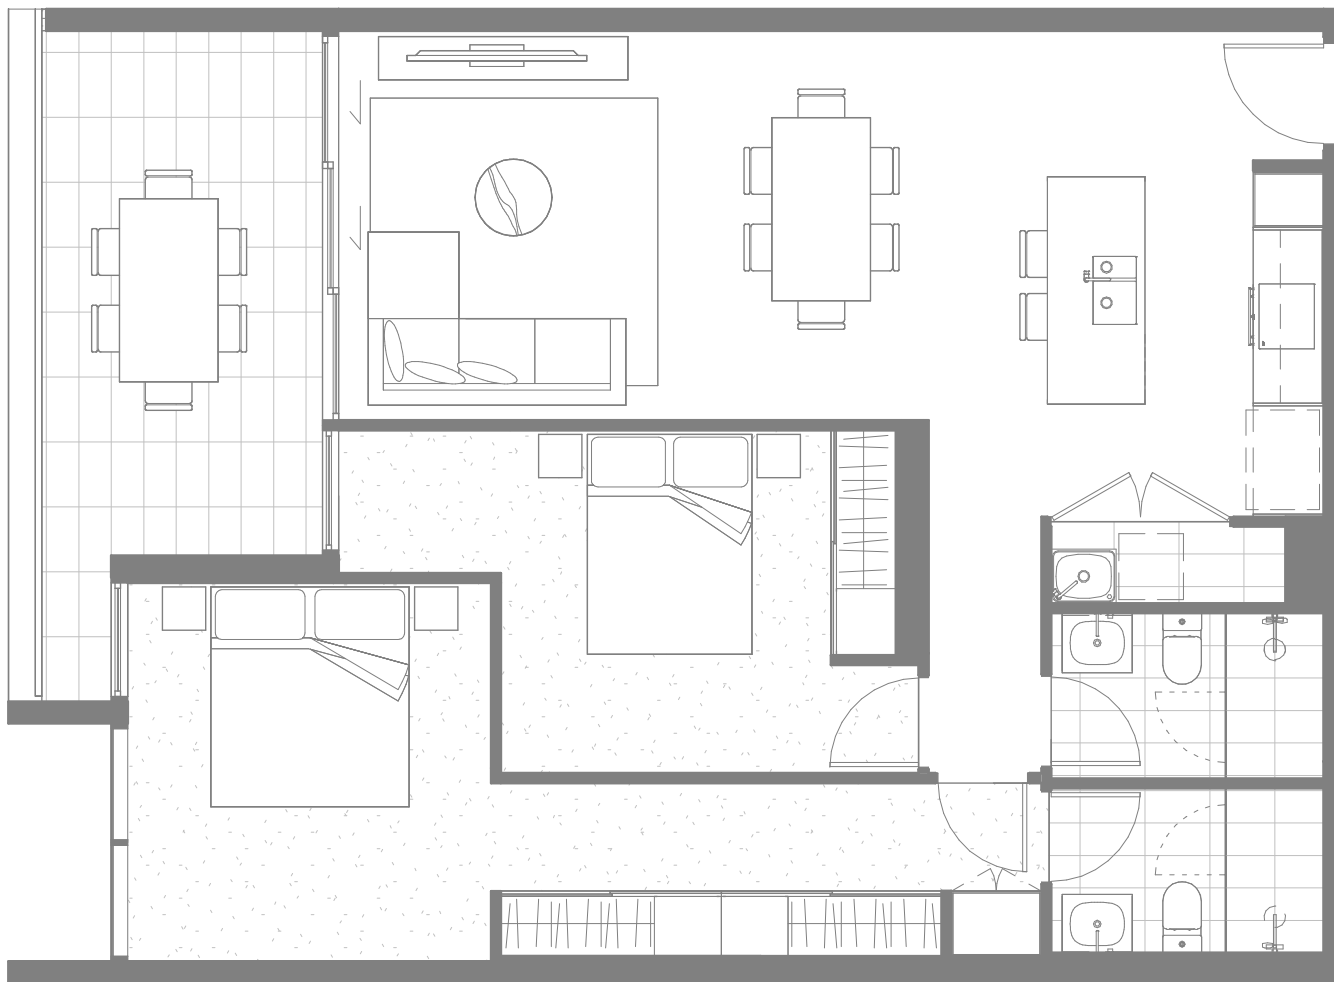

Residences 301 - 601

Bedrooms	2	Internal	89 m²
Bathrooms	2	External	15 m²
Car Spaces	1	Total	104 m²

Indicative only. Subject to change without notice. Final product may differ from that depicted in this floor plan. Buyers should refer to and rely on the Survey Plan included in the Disclosure Statement. Subject at all times to variations in accordance with Contract Terms. Any furniture shown is not included. Version A.