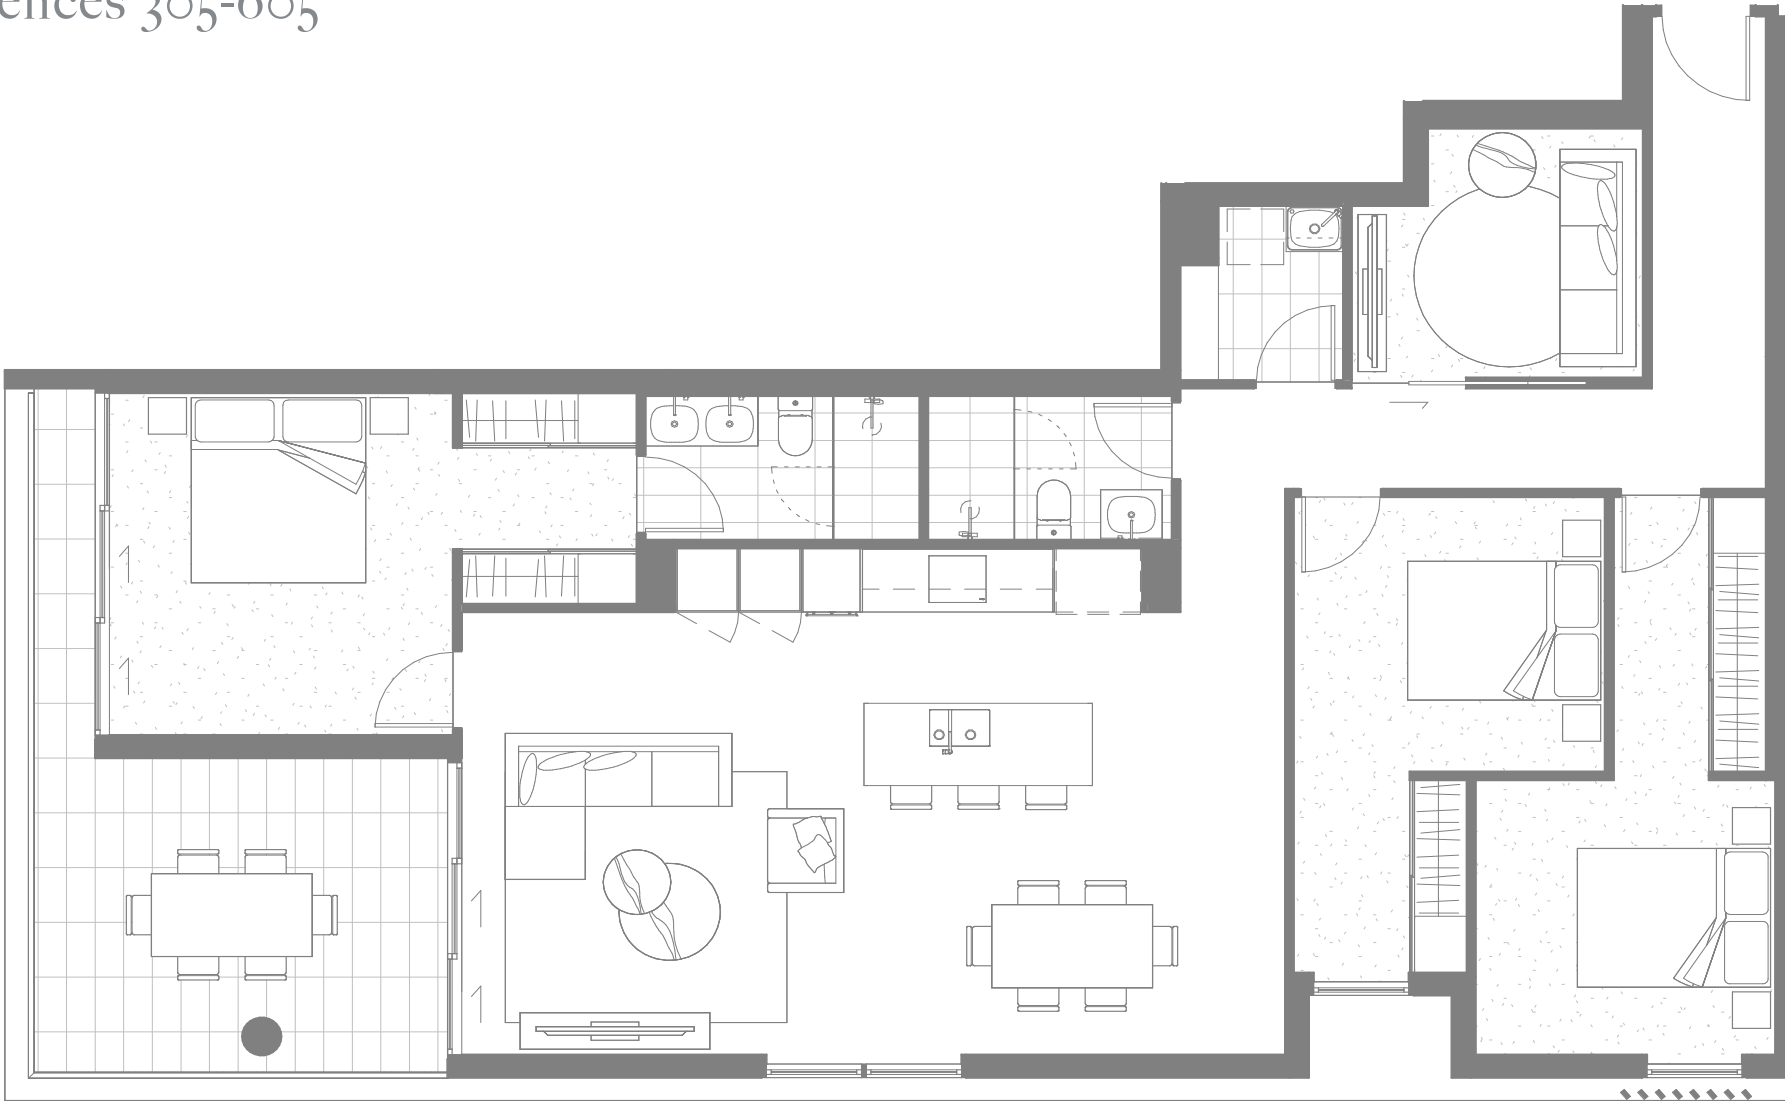

Residences 305-605

Bedrooms	3	Internal	137 m²
Bathrooms	2	External	19 m²
MPR	1	Total	156 m²
Car Spaces	2		

Indicative only. Subject to change without notice. Final product may differ from that depicted in this floor plan. Buyers should refer to and rely on the Survey Plan included in the Disclosure Statement. Subject at all times to variations in accordance with Contract Terms. Any furniture shown is not included. Version A.