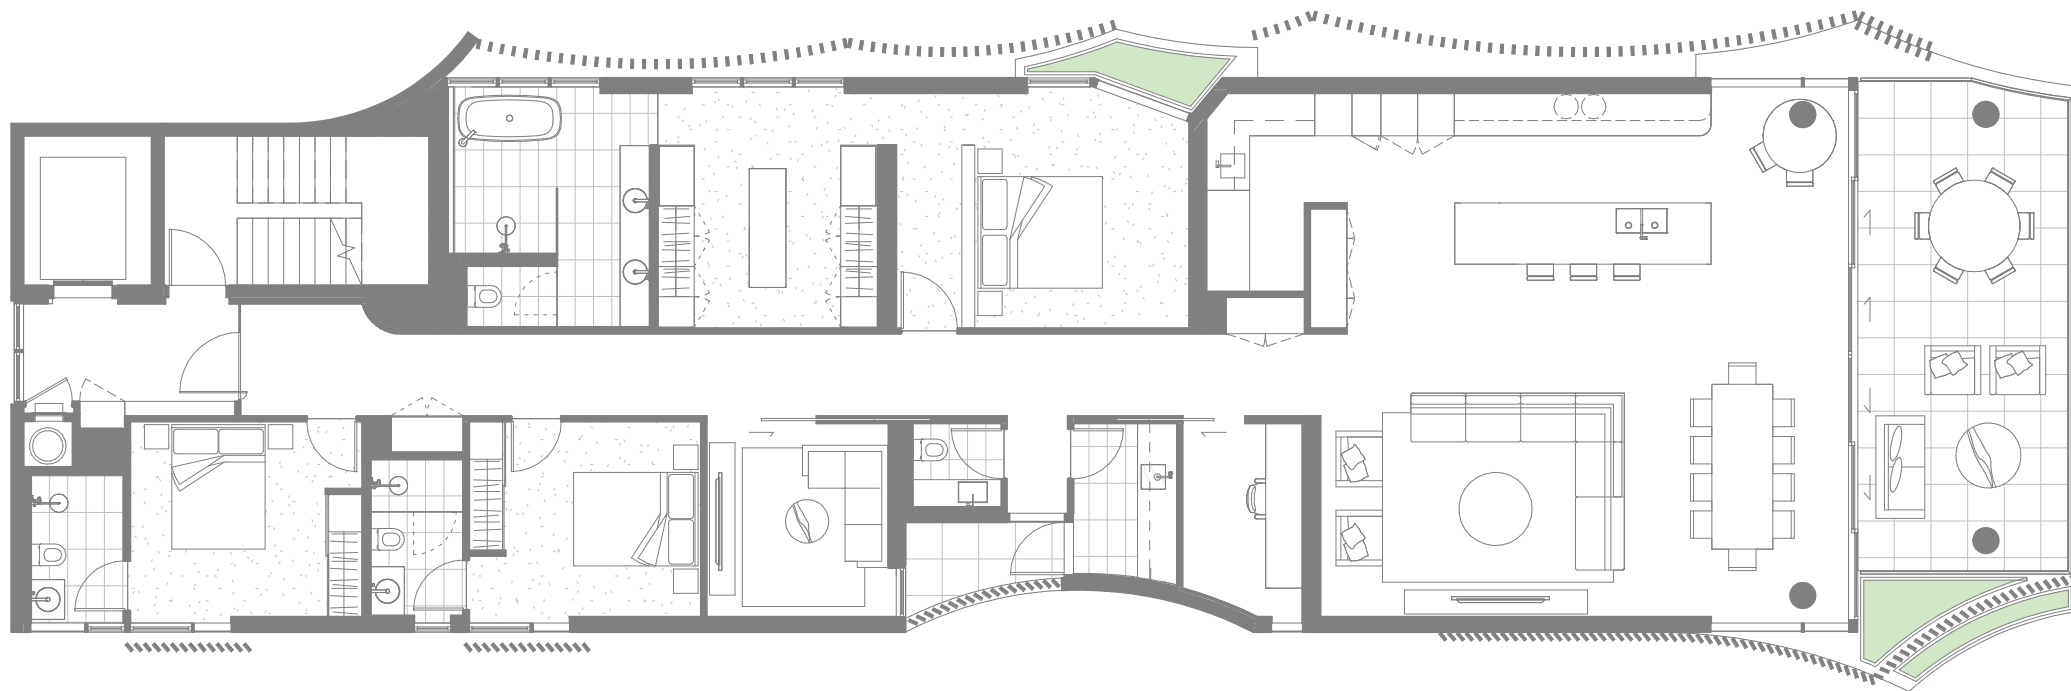

COTTON TREE

BY MOSAIC

Masterpiece Residence 03

Masterpiece Residence 03

Bedrooms	3	Internal	233 m ²
Bathrooms	3	External	33 m ²
Car Spaces	2	Total	266 m ²
MPR	Y		
Study	Y		

Indicative only. Subject to change without notice. Final product may differ from that depicted in this floor plan. Buyers should refer to and rely on the Survey Plan included in the Disclosure Statement. Subject at all times to variations in accordance with Contract Terms. Any furniture shown is not included. Version A.

COTTON TREE

BY MOSAIC

Masterpiece Residence 04

Masterpiece Residence 04

Bedrooms	3	Internal	233 m ²
Bathrooms	3	External	33 m ²
Car Spaces	2	Total	266 m ²
MPR	Y		
Study	Y		

Indicative only. Subject to change without notice. Final product may differ from that depicted in this floor plan. Buyers should refer to and rely on the Survey Plan included in the Disclosure Statement. Subject at all times to variations in accordance with Contract Terms. Any furniture shown is not included. Version A.

COTTON TREE

BY MOSAIC

Masterpiece Residence 05

Masterpiece Residence 05

Bedrooms	3	Internal	233 m ²
Bathrooms	3	External	33 m ²
Car Spaces	2	Total	266 m ²
MPR	Y		
Study	Y		

Indicative only. Subject to change without notice. Final product may differ from that depicted in this floor plan. Buyers should refer to and rely on the Survey Plan included in the Disclosure Statement. Subject at all times to variations in accordance with Contract Terms. Any furniture shown is not included. Version A.

COTTON TREE

BY MOSAIC

Masterpiece Residence 06

Masterpiece Residence 06

Bedrooms	3	Internal	233 m ²
Bathrooms	3	External	32 m ²
Car Spaces	2	Total	265 m ²
MPR	Y		
Study	Y		

Indicative only. Subject to change without notice. Final product may differ from that depicted in this floor plan. Buyers should refer to and rely on the Survey Plan included in the Disclosure Statement. Subject at all times to variations in accordance with Contract Terms. Any furniture shown is not included. Version A.