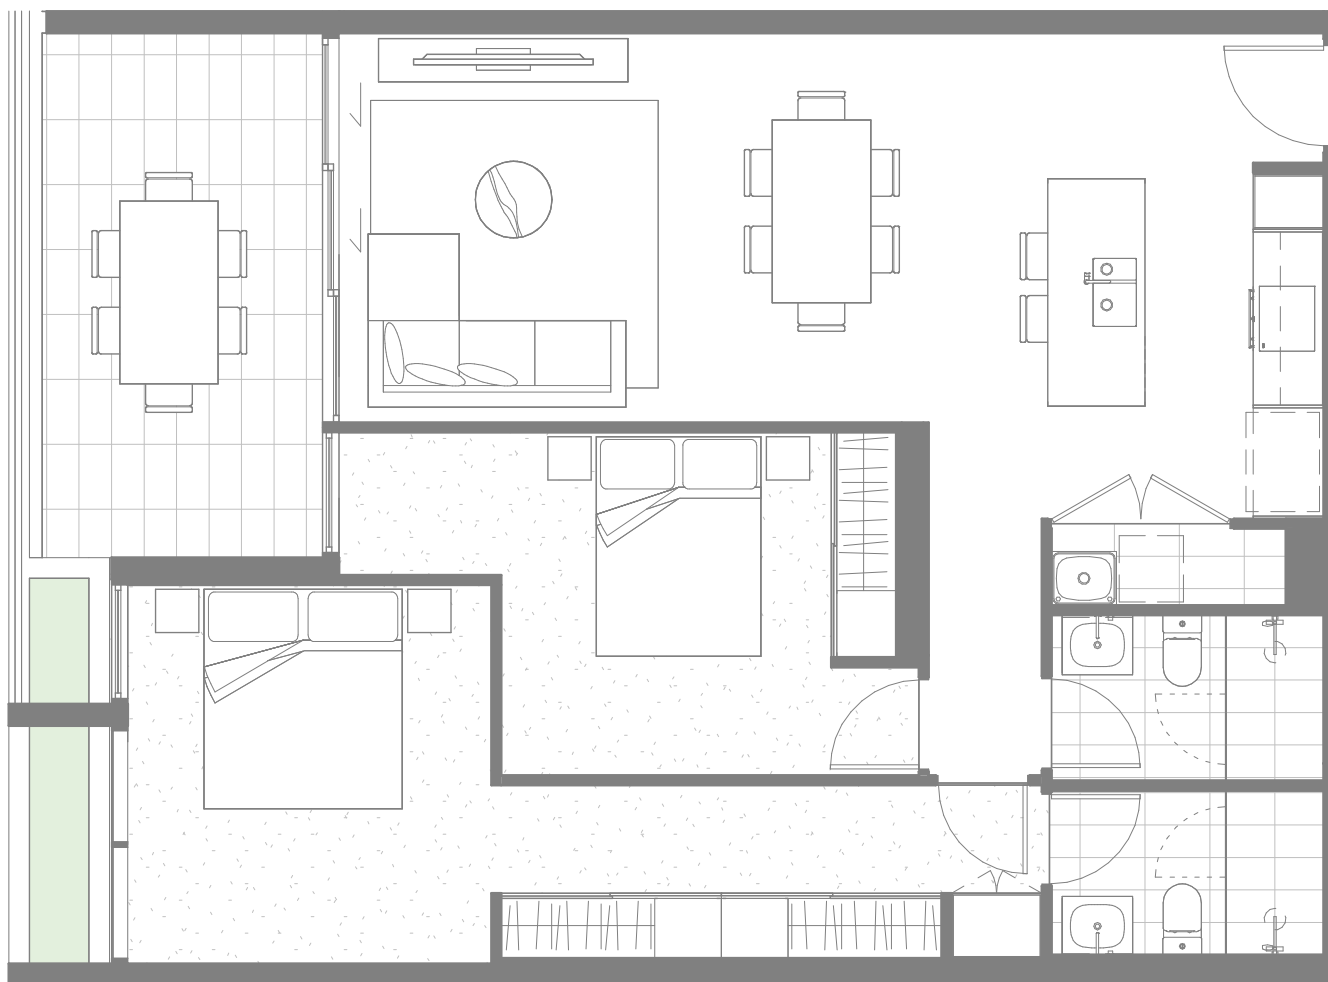

Residence 201

Bedrooms	2	Internal	89 m²
Bathrooms	2	External	15 m²
Car Spaces	1	Total	104 m²

Indicative only. Subject to change without notice. Final product may differ from that depicted in this floor plan. Buyers should refer to and rely on the Survey Plan included in the Disclosure Statement. Subject at all times to variations in accordance with Contract Terms. Any furniture shown is not included. Version A.