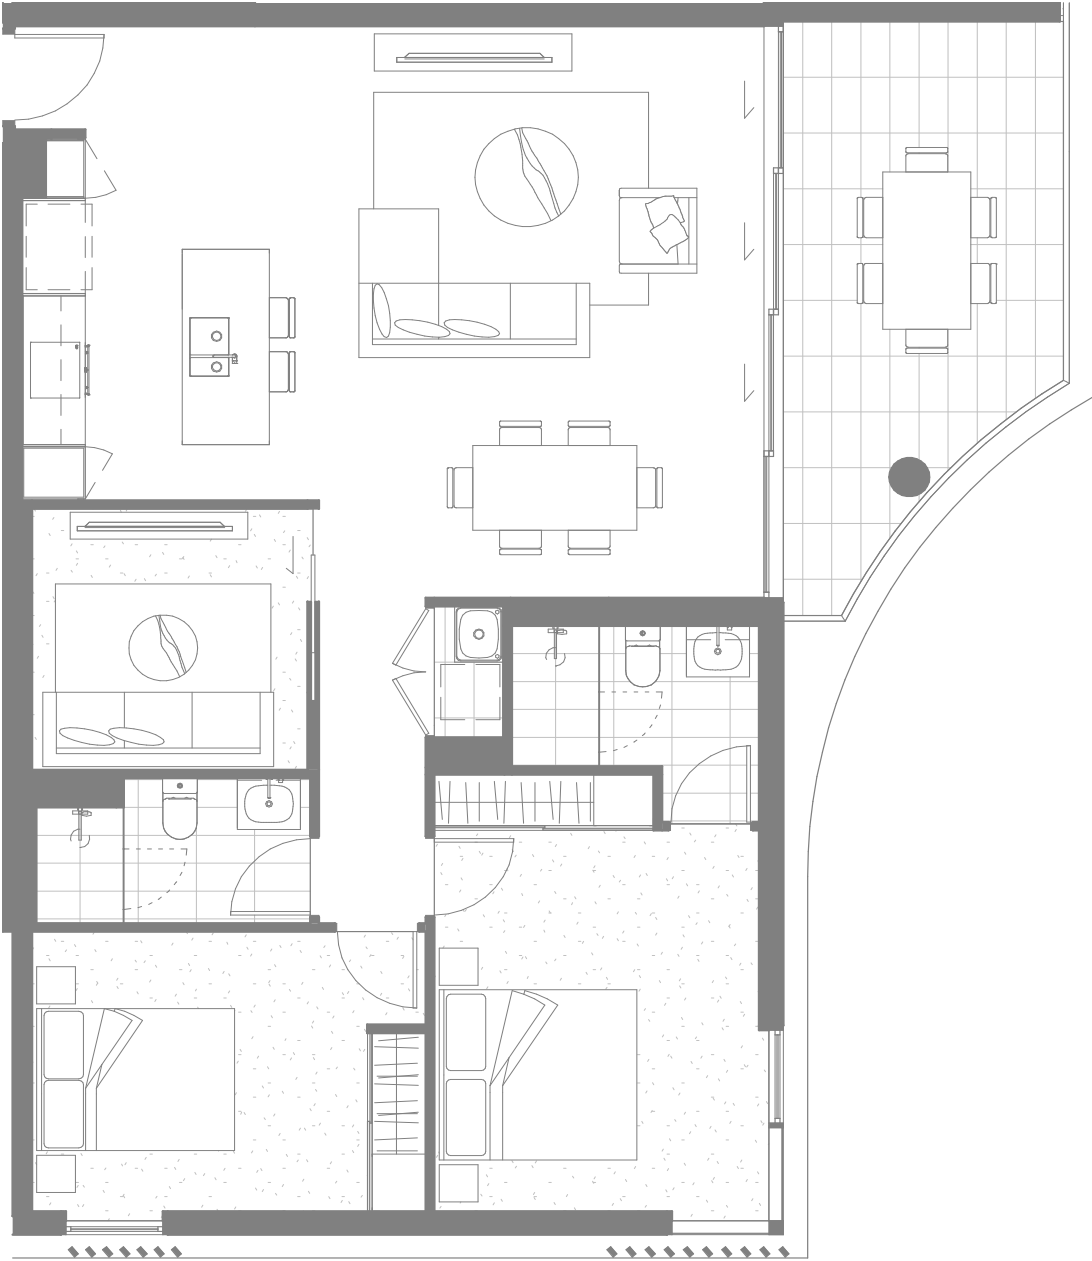

Residences 204-604

Bedrooms	2	Internal	102 m²
Bathrooms	2	External	16 m²
MPR	1	Total	118 m²
Car Spaces	1		

Indicative only. Subject to change without notice. Final product may differ from that depicted in this floor plan. Buyers should refer to and rely on the Survey Plan included in the Disclosure Statement. Subject at all times to variations in accordance with Contract Terms. Any furniture shown is not included. Version A.