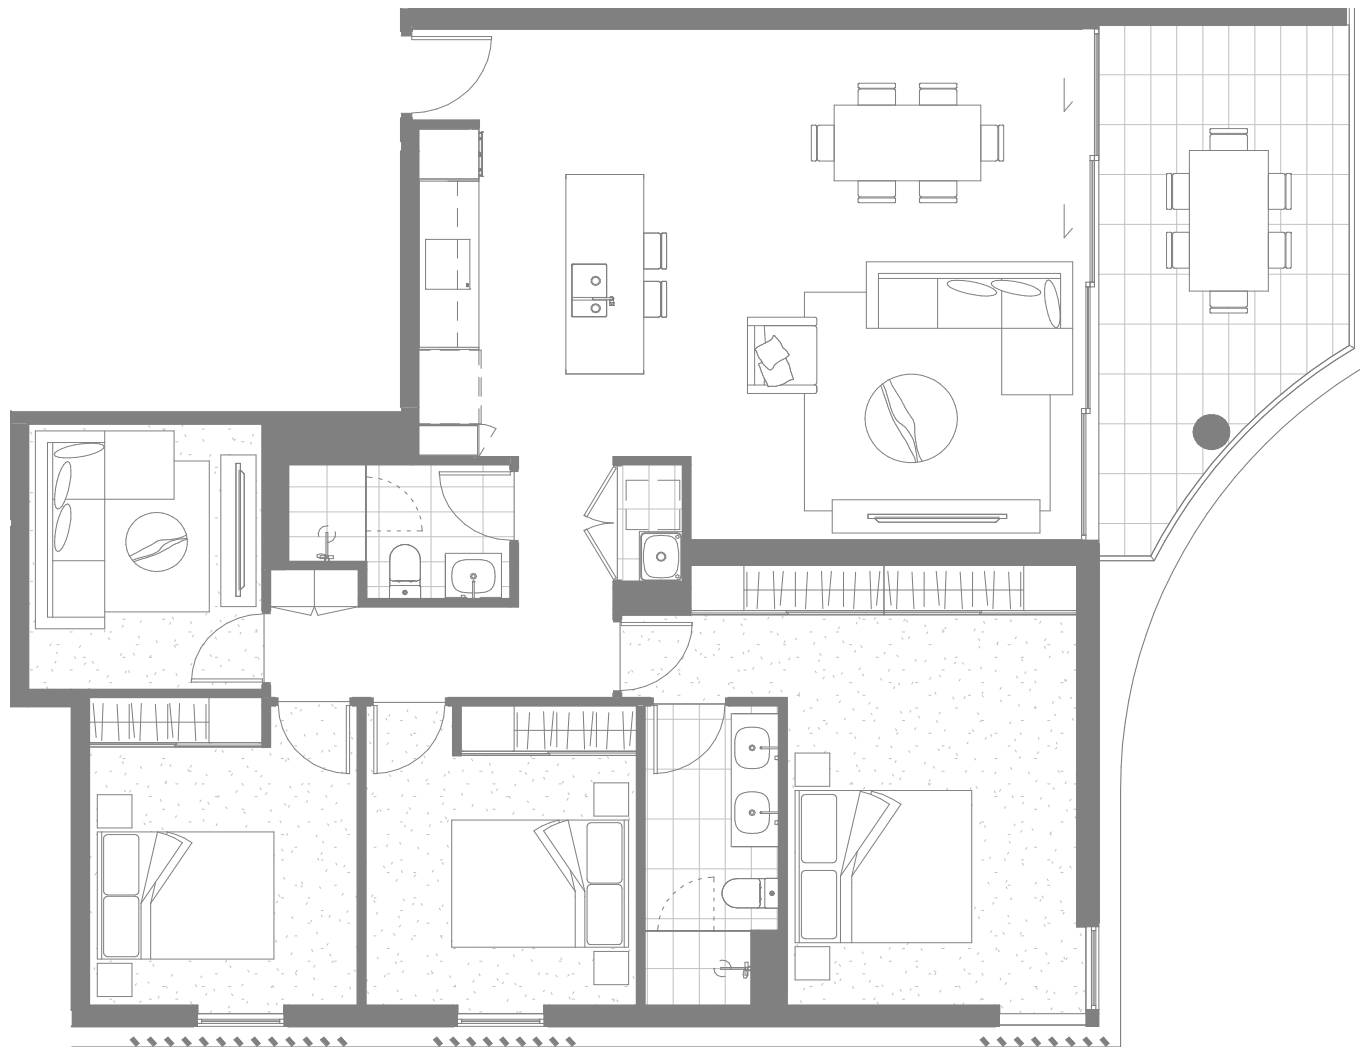

COTTON TREE

BY MOSAIC

Residences 701-801

Residences 701-801

Bedrooms	2	Internal	96 m ²
Bathrooms	2	External	24 m ²
Study	1	Total	120 m ²
Car Spaces	1		

Indicative only. Subject to change without notice. Final product may differ from that depicted in this floor plan. Buyers should refer to and rely on the Survey Plan included in the Disclosure Statement. Subject at all times to variations in accordance with Contract Terms. Any furniture shown is not included. Version A.

COTTON TREE

BY MOSAIC

Residences 702-802

Residences 702-802

Bedrooms	3	Internal	117 m ²
Bathrooms	2	External	22 m ²
MPR	1	Total	139 m ²
Car Spaces	2		

Indicative only. Subject to change without notice. Final product may differ from that depicted in this floor plan. Buyers should refer to and rely on the Survey Plan included in the Disclosure Statement. Subject at all times to variations in accordance with Contract Terms. Any furniture shown is not included. Version A.

COTTON TREE

BY MOSAIC

Residences 703-803

Residences 703-803

Bedrooms	3	Internal	125 m ²
Bathrooms	2	External	16 m ²
MPR	1	Total	141 m ²
Car Spaces	2		

Indicative only. Subject to change without notice. Final product may differ from that depicted in this floor plan. Buyers should refer to and rely on the Survey Plan included in the Disclosure Statement. Subject at all times to variations in accordance with Contract Terms. Any furniture shown is not included. Version A.