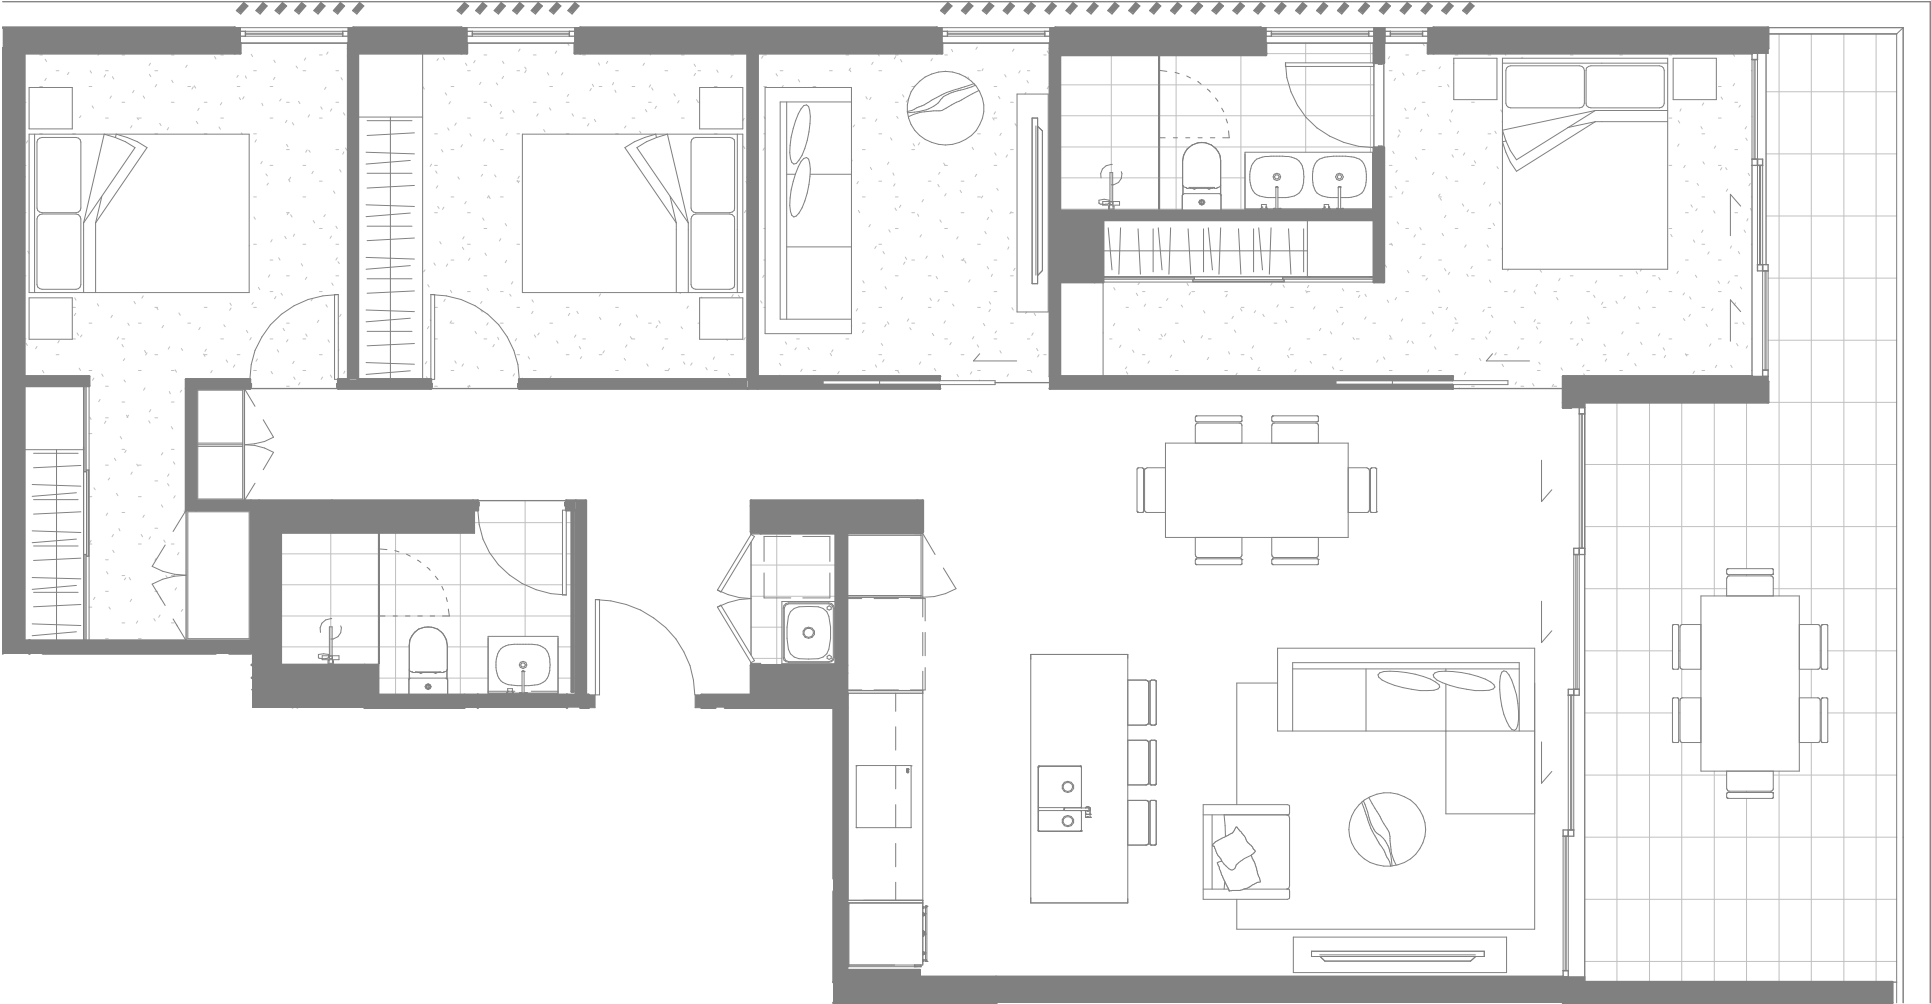

COTTON TREE

BY MOSAIC

Residences 701-801

Residences 701-801

Bedrooms	2	Internal	96 m ²
Bathrooms	2	External	24 m ²
Study	1	Total	120 m ²
Car Spaces	1		

Indicative only. Subject to change without notice. Final product may differ from that depicted in this floor plan. Buyers should refer to and rely on the Survey Plan included in the Disclosure Statement. Subject at all times to variations in accordance with Contract Terms. Any furniture shown is not included. Version A.

COTTON TREE

BY MOSAIC

Residences 702-802

Residences 702-802

Bedrooms	3	Internal	117 m ²
Bathrooms	2	External	22 m ²
MPR	1	Total	139 m ²
Car Spaces	2		

Indicative only. Subject to change without notice. Final product may differ from that depicted in this floor plan. Buyers should refer to and rely on the Survey Plan included in the Disclosure Statement. Subject at all times to variations in accordance with Contract Terms. Any furniture shown is not included. Version A.