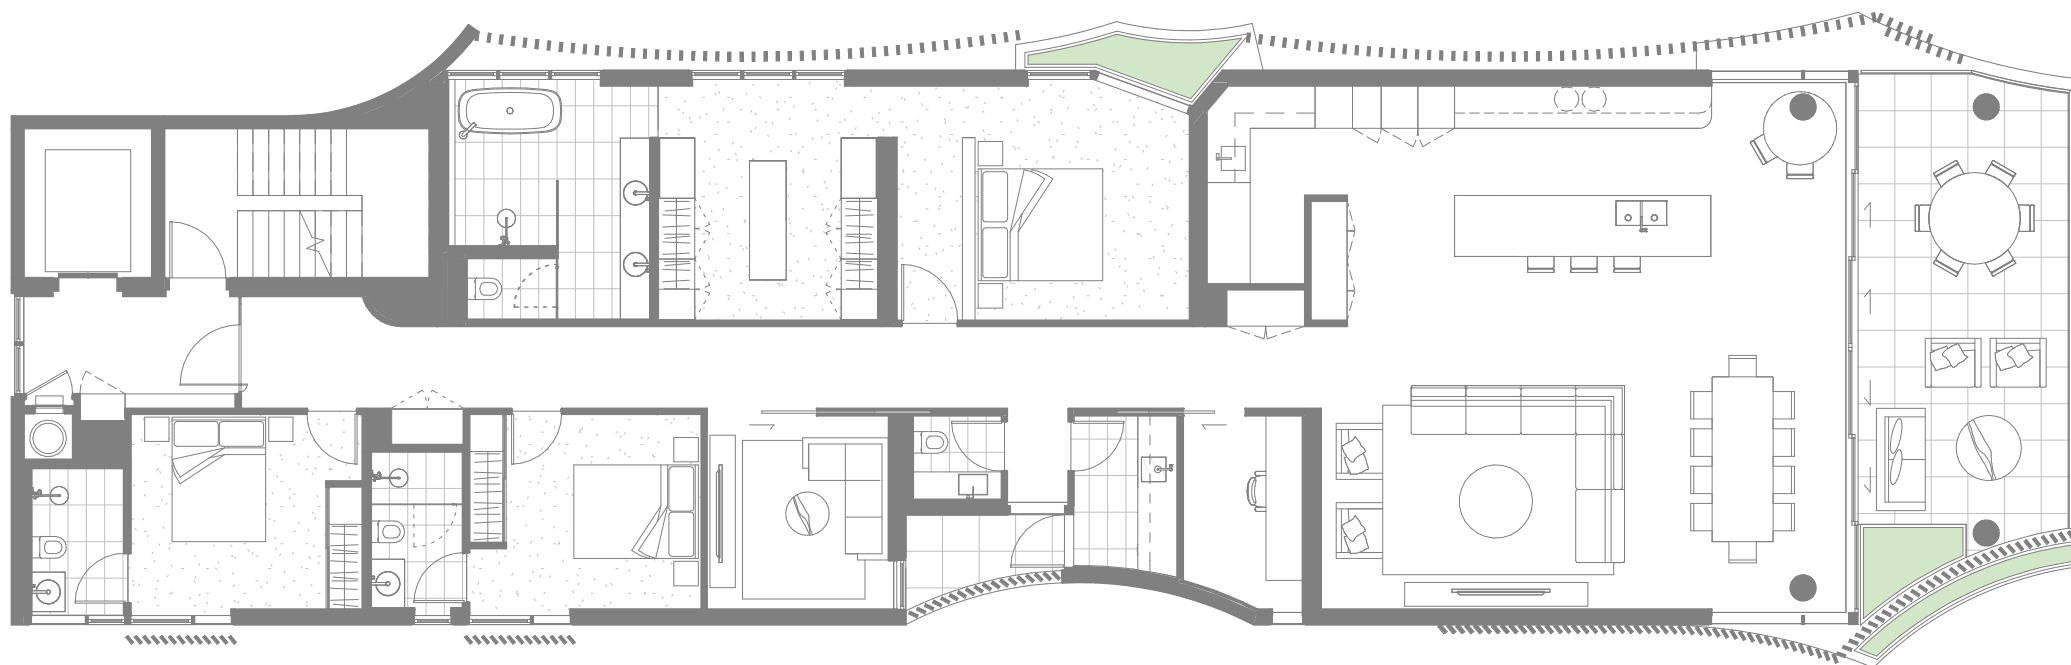

COTTON TREE

BY MOSAIC

Masterpiece Residence 05

Masterpiece Residence 05

Bedrooms	3	Internal	233 m ²
Bathrooms	3	External	33 m ²
Car Spaces	2	Total	266 m ²
MPR	Y		
Study	Y		

Indicative only. Subject to change without notice. Final product may differ from that depicted in this floor plan. Buyers should refer to and rely on the Survey Plan included in the Disclosure Statement. Subject at all times to variations in accordance with Contract Terms. Any furniture shown is not included. Version A.

COTTON TREE

BY MOSAIC

Masterpiece Residence 06

Masterpiece Residence 06

Bedrooms	3	Internal	233 m ²
Bathrooms	3	External	32 m ²
Car Spaces	2	Total	265 m ²
MPR	Y		
Study	Y		

Indicative only. Subject to change without notice. Final product may differ from that depicted in this floor plan. Buyers should refer to and rely on the Survey Plan included in the Disclosure Statement. Subject at all times to variations in accordance with Contract Terms. Any furniture shown is not included. Version A.

COTTON TREE

BY MOSAIC

Masterpiece Residence 07

Masterpiece Residence 07

Bedrooms	3	Internal	233 m ²
Bathrooms	3	External	31 m ²
Car Spaces	2	Total	264 m ²
MPR	Y		
Study	Y		

Indicative only. Subject to change without notice. Final product may differ from that depicted in this floor plan. Buyers should refer to and rely on the Survey Plan included in the Disclosure Statement. Subject at all times to variations in accordance with Contract Terms. Any furniture shown is not included. Version A.

COTTON TREE

BY MOSAIC

Masterpiece Residence 08

Masterpiece Residence 08

Bedrooms	3	Internal	233 m ²
Bathrooms	3	External	31 m ²
Car Spaces	2	Total	264 m ²
MPR	Y		
Study	Y		

Indicative only. Subject to change without notice. Final product may differ from that depicted in this floor plan. Buyers should refer to and rely on the Survey Plan included in the Disclosure Statement. Subject at all times to variations in accordance with Contract Terms. Any furniture shown is not included. Version A.