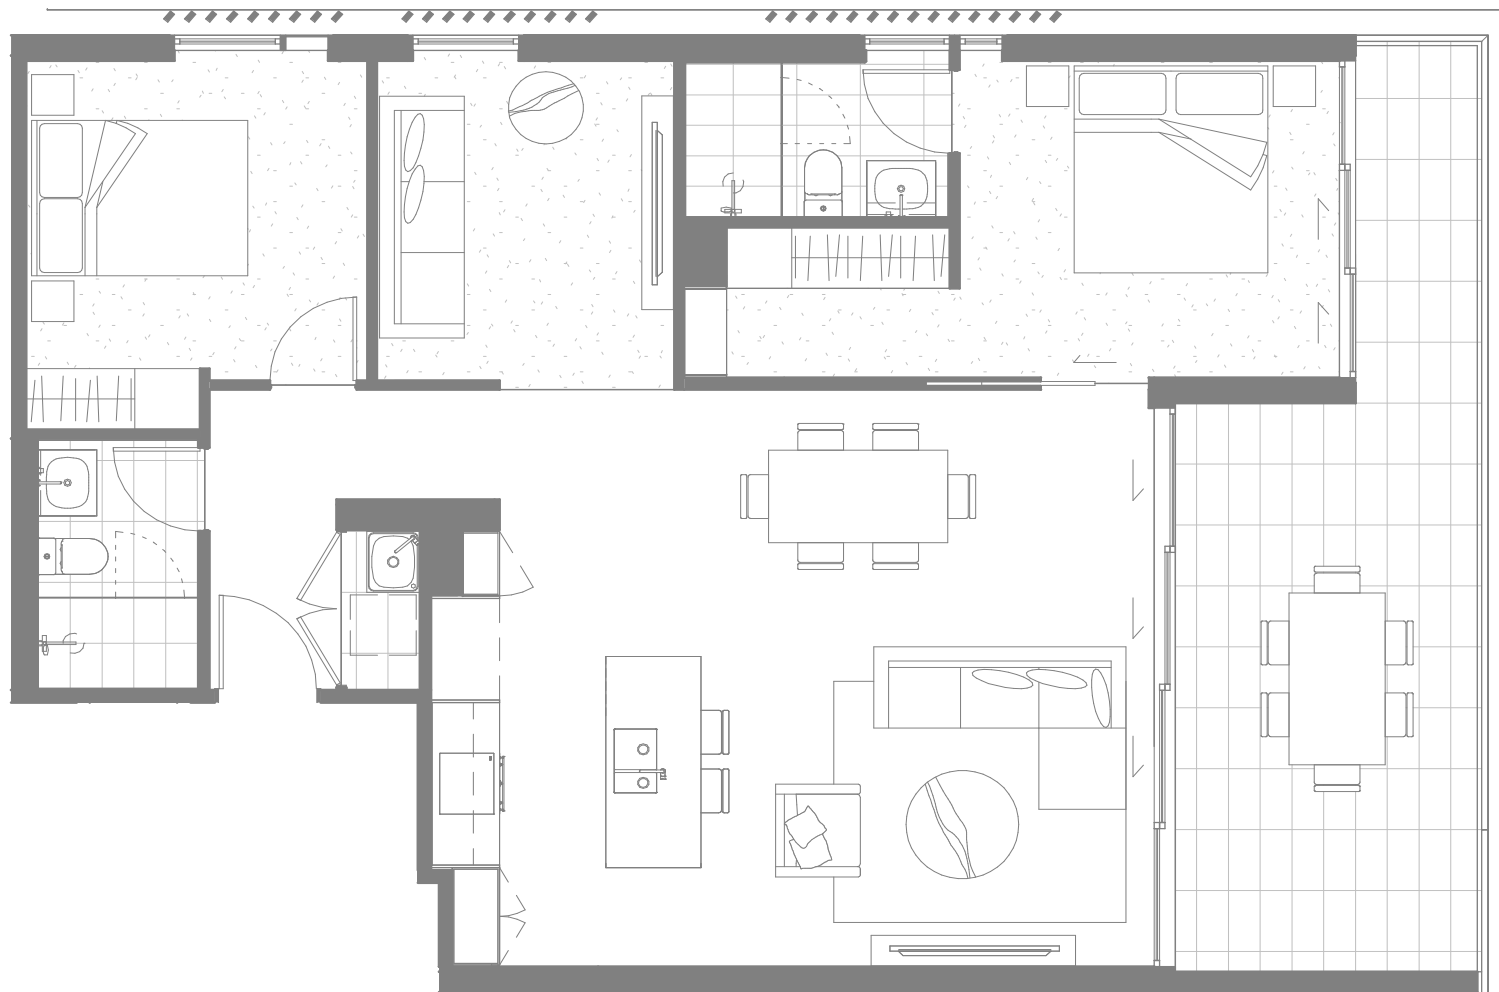

Bedrooms	2	Internal	95 m²
Bathrooms	2	External	22 m²
MPR	1	Total	117 m²
Car Spaces	1		

Indicative only. Subject to change without notice. Final product may differ from that depicted in this floor plan. Buyers should refer to and rely on the Survey Plan included in the Disclosure Statement. Subject at all times to variations in accordance with Contract Terms. Any furniture shown is not included. Version A.