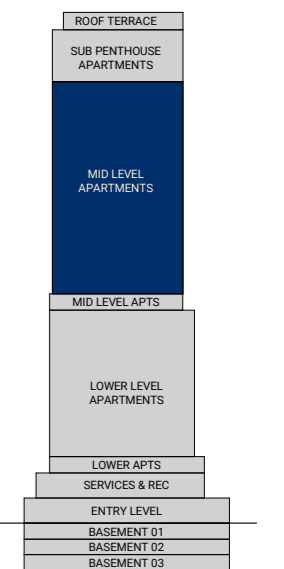

Lily

BY MOSAIC

Level 12

Level 12

Indicative only. Furniture not included. Subject to variations in accordance with the contract terms. Facade screening and slab edging may vary based on unit locations.

A wide-angle photograph of a beach at sunset. The sky is filled with soft, layered clouds in shades of pink, orange, and grey. The ocean is a deep blue with white-capped waves rolling onto the shore. The sand is a light, warm tone. The overall mood is serene and elegant.

Lily

BY MOSAIC

Levels 13-25

Levels 13-25

Indicative only. Furniture not included. Subject to variations in accordance with the contract terms. Facade screening and slab edging may vary based on unit locations.

Lily

BY MOSAIC

Levels 26-28

Levels 26-28

Indicative only. Furniture not included. Subject to variations in accordance with the contract terms. Facade screening and slab edging may vary based on unit locations.