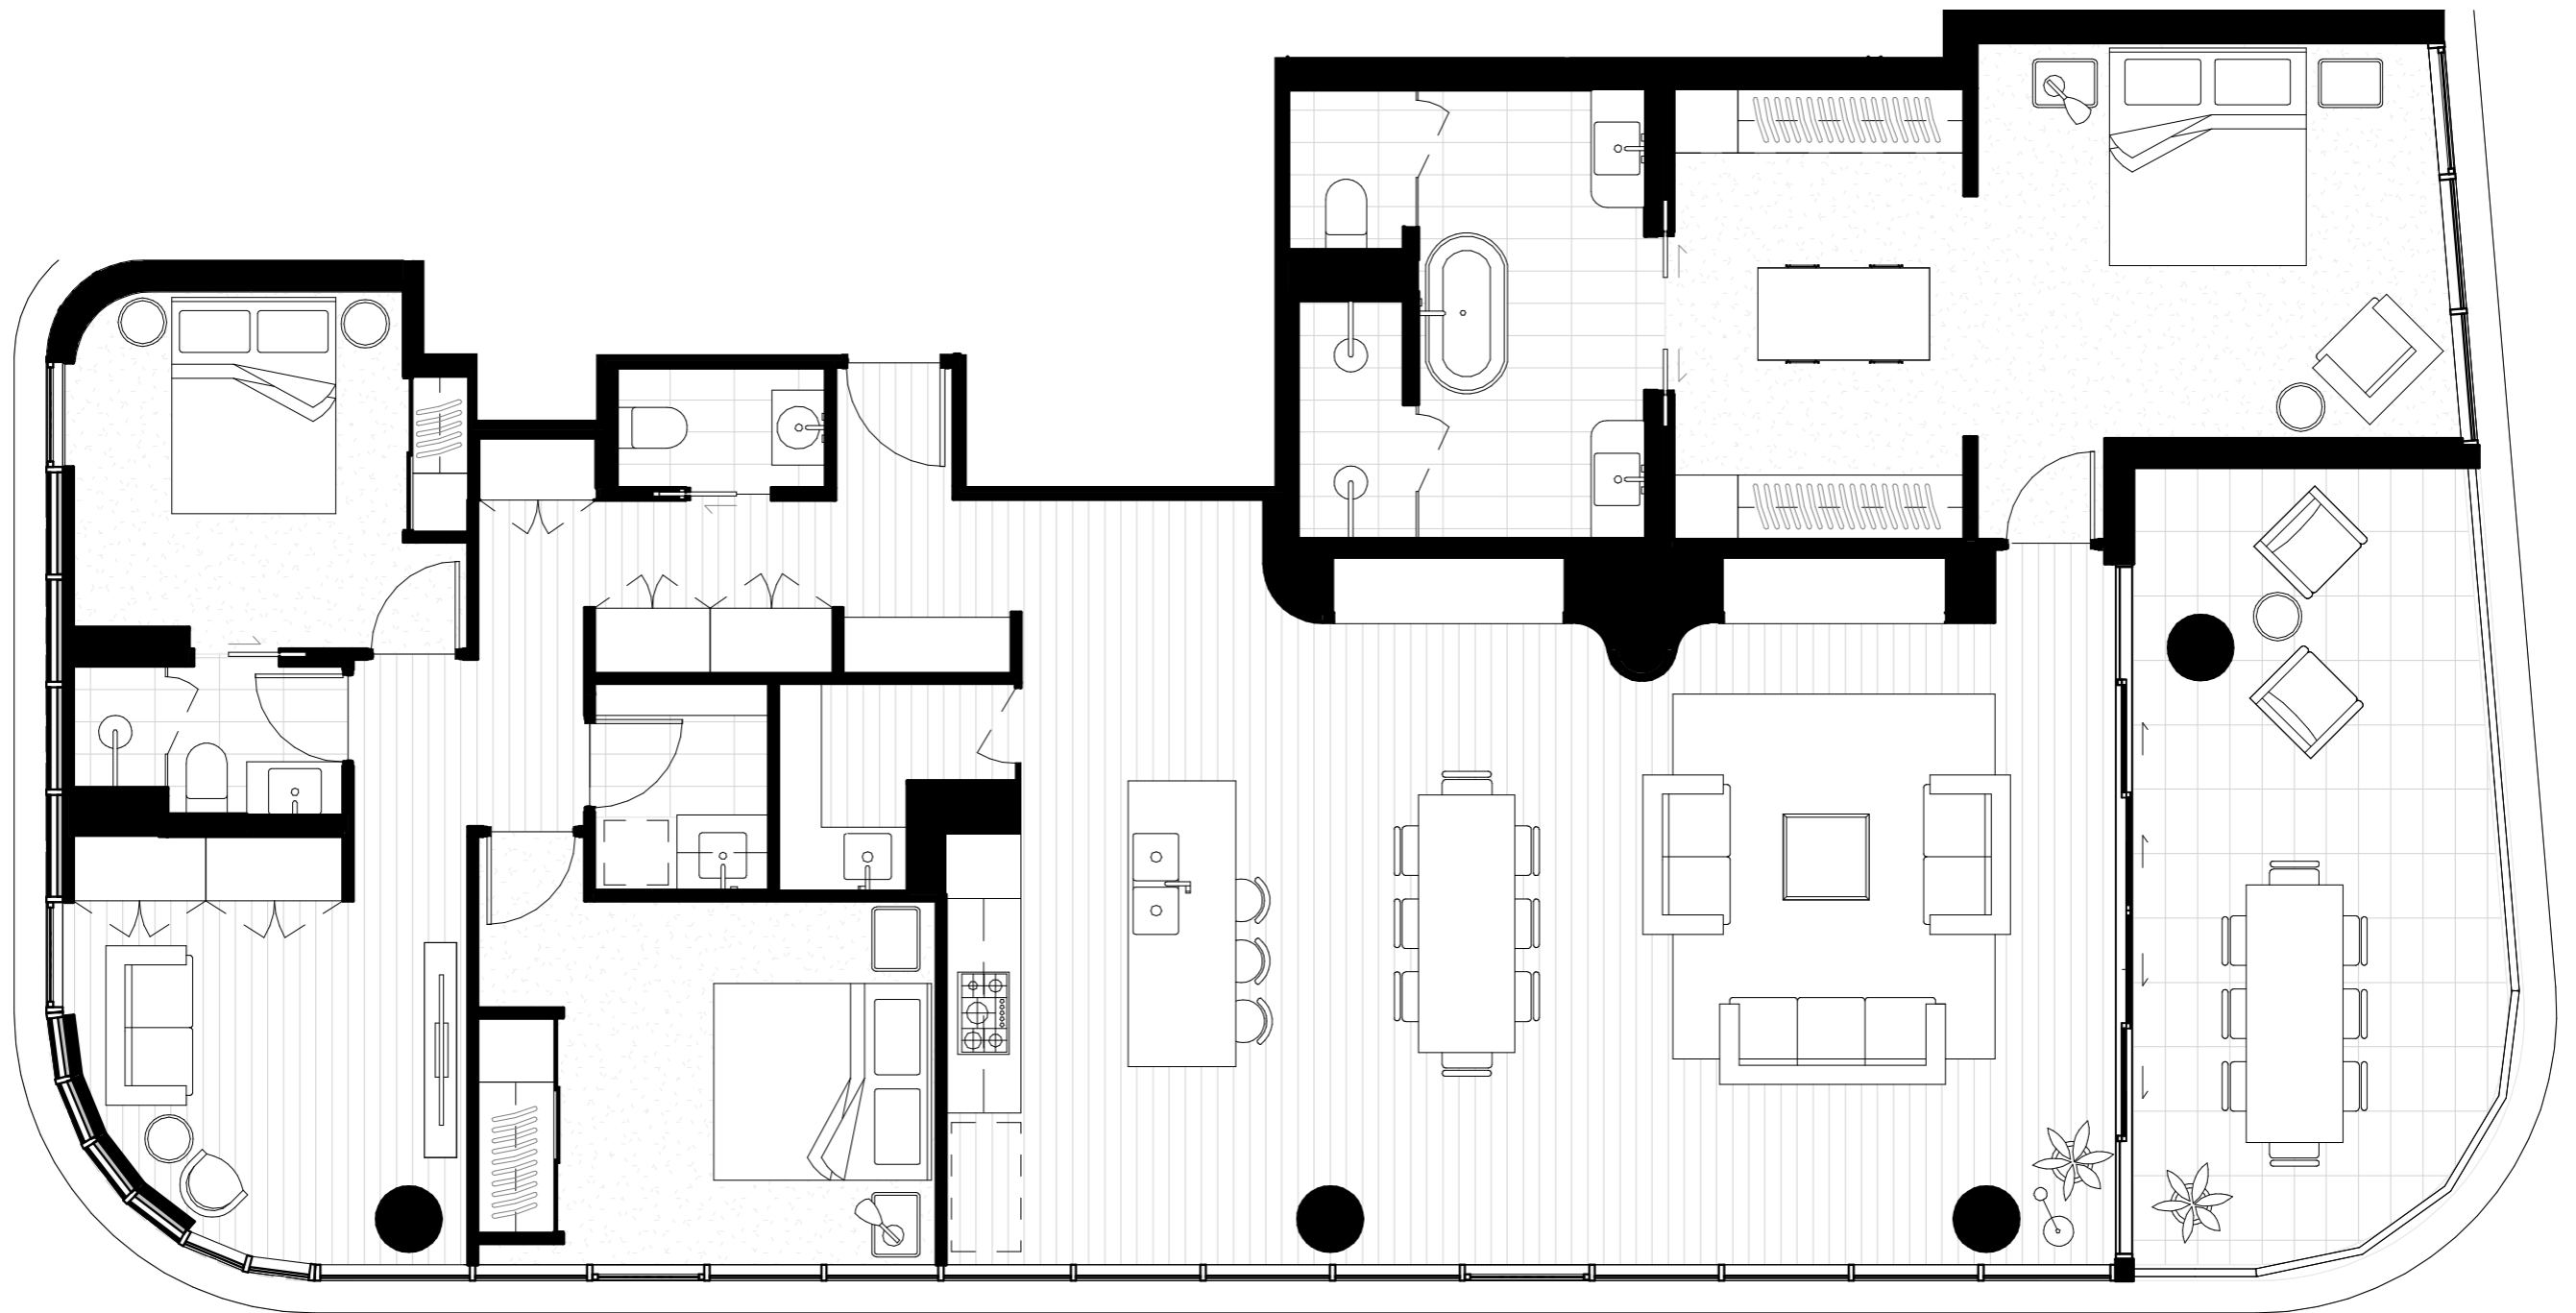

Masterpiece Sky Homes 2602-2802

Bedrooms	3
Bathrooms	2.5
Car Spaces	2

Internal Area	196 sqm
External Area	25 sqm
Total Area	221 sqm

Indicative only. Furniture not included. Subject to variations in accordance with the contract terms. Facade screening and slab edging may vary based on unit locations.