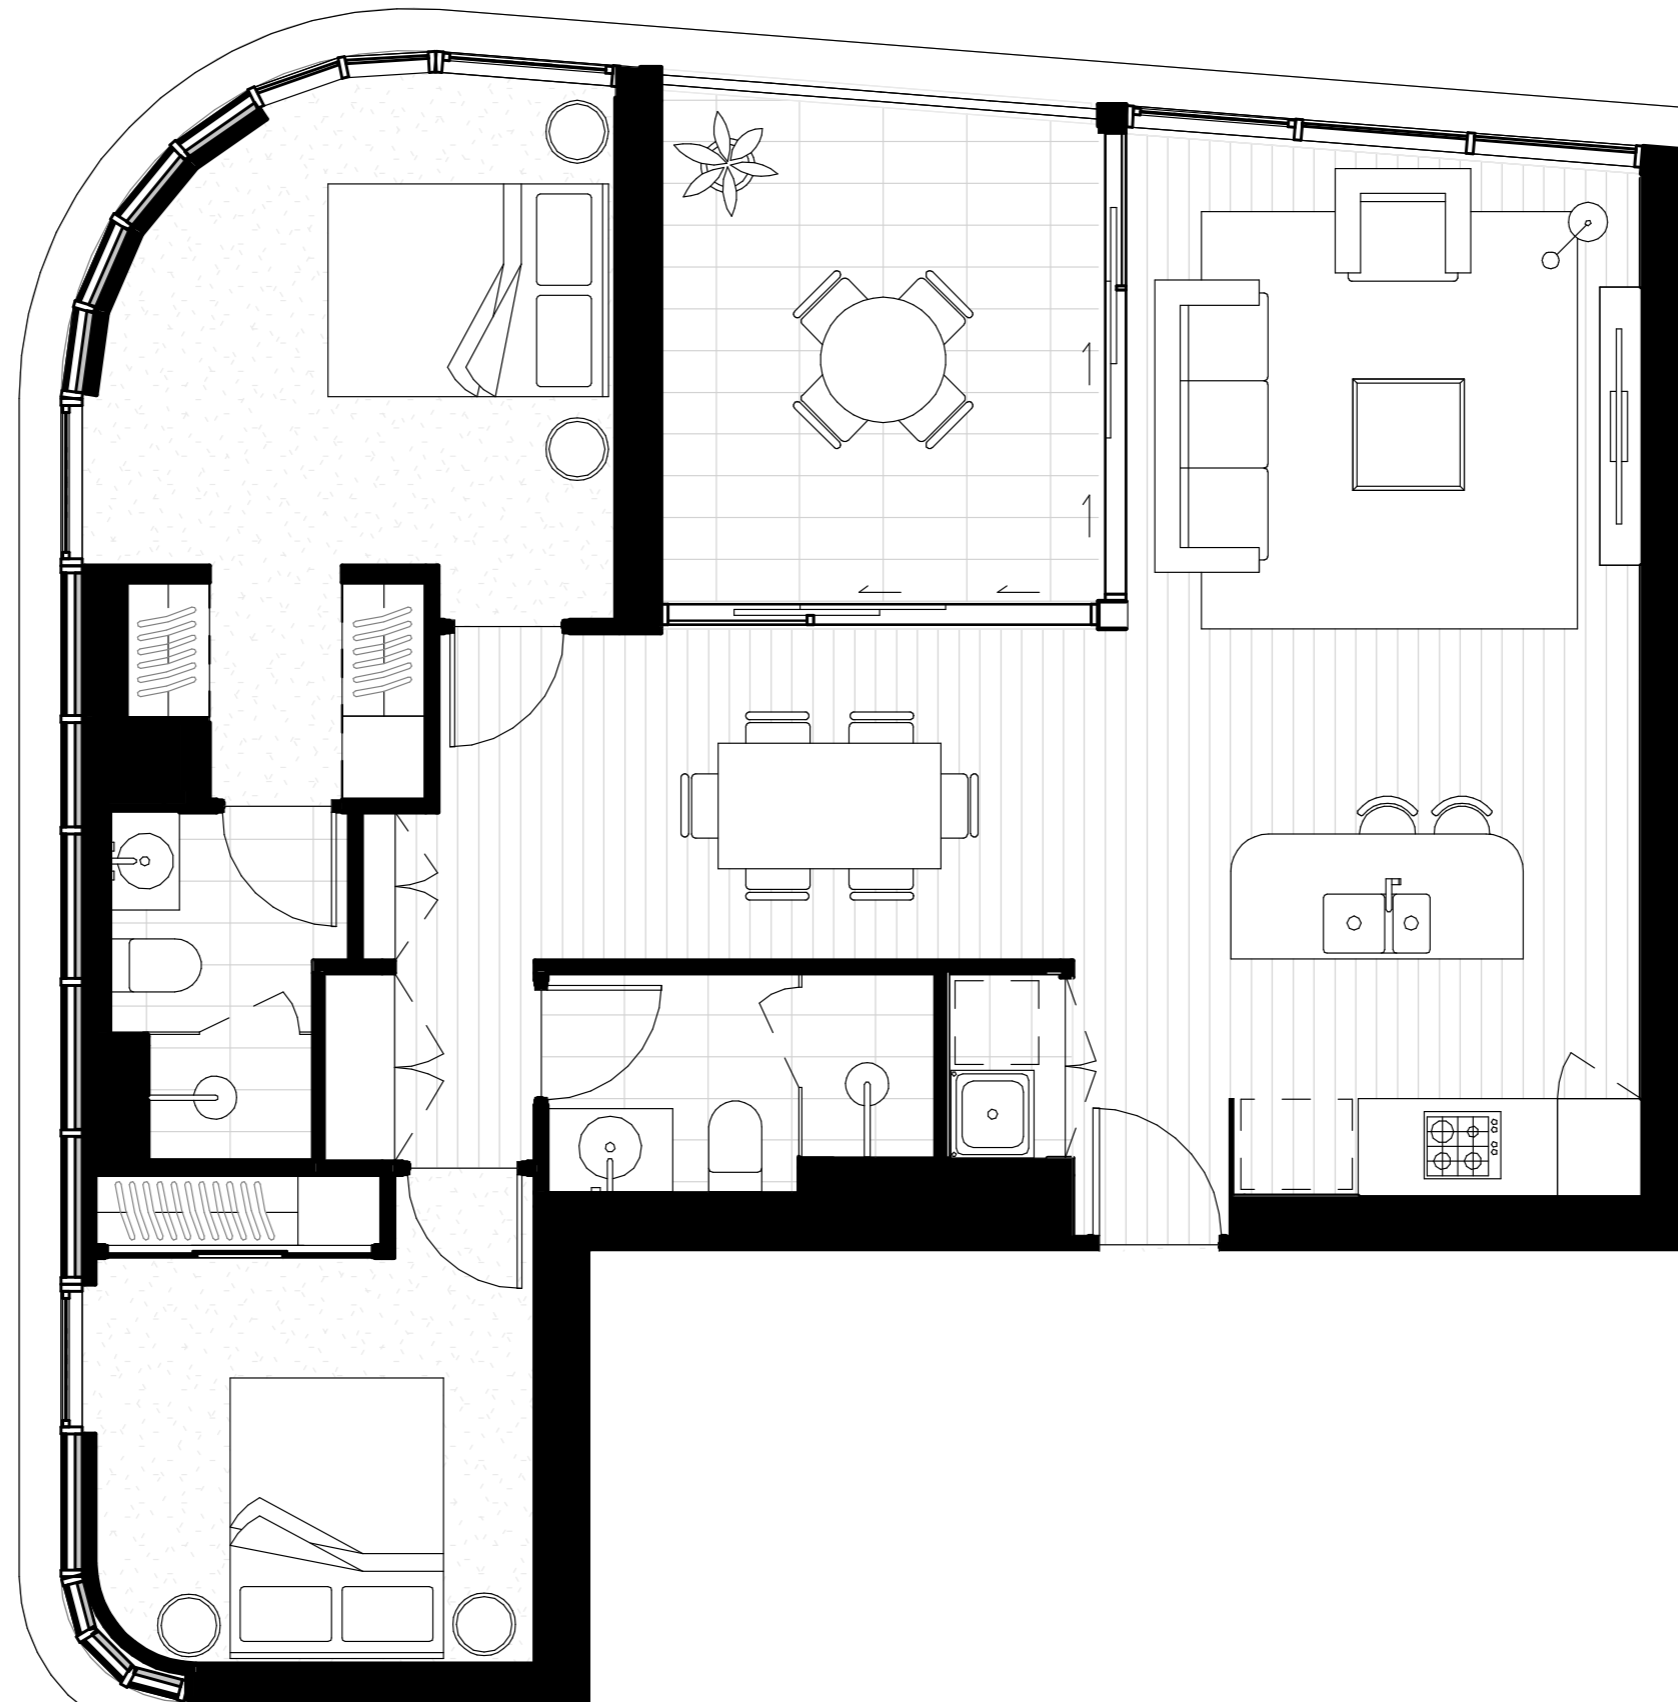

# Lily

BY MOSAIC

201-1101

# 201-1101

Bedrooms	2
Bathrooms	2
Car Spaces	1

Internal Area	89 sqm
External Area	13 sqm
<b>Total Area</b>	<b>102 sqm</b>

Indicative only. Furniture not included. Subject to variations in accordance with the contract terms. Facade screening and slab edging may vary based on unit locations.

# Lily

BY MOSAIC

202-1102